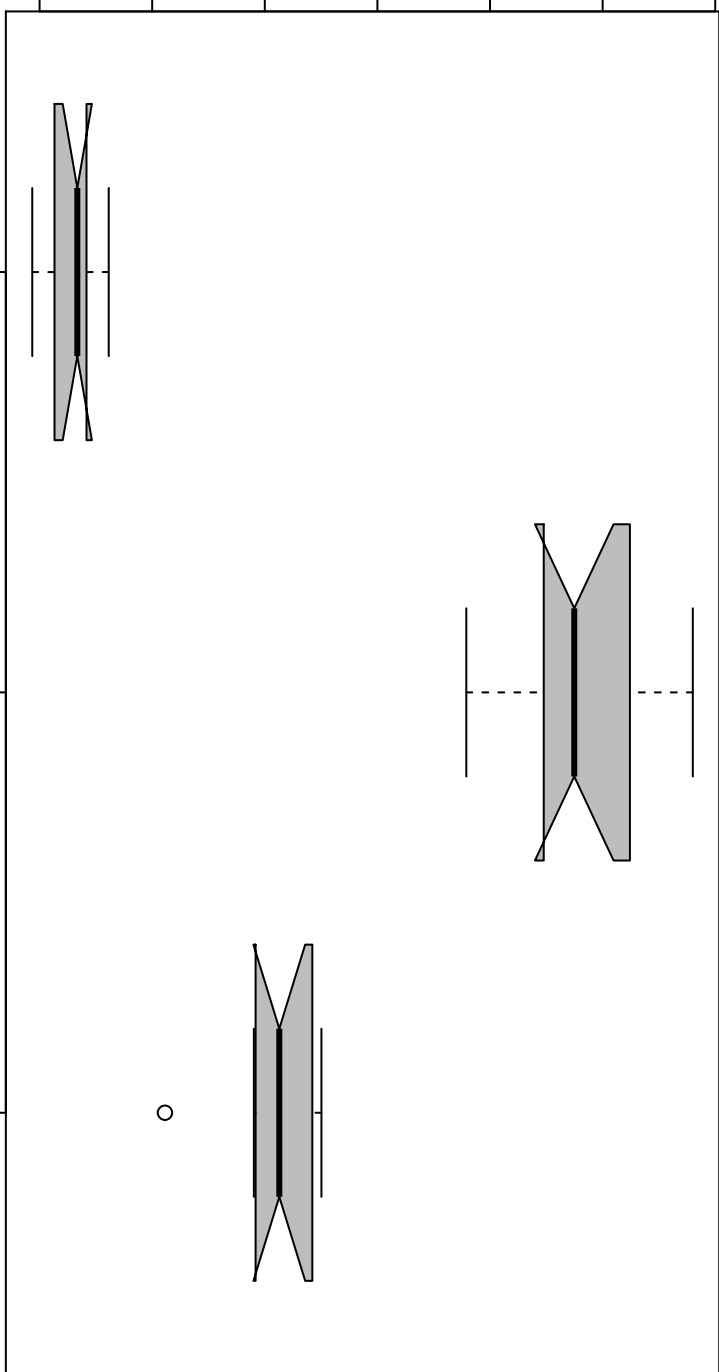

Overall Variability

15000 25000 35000 45000

S.D.

Range

IQR

Notched Box Plots