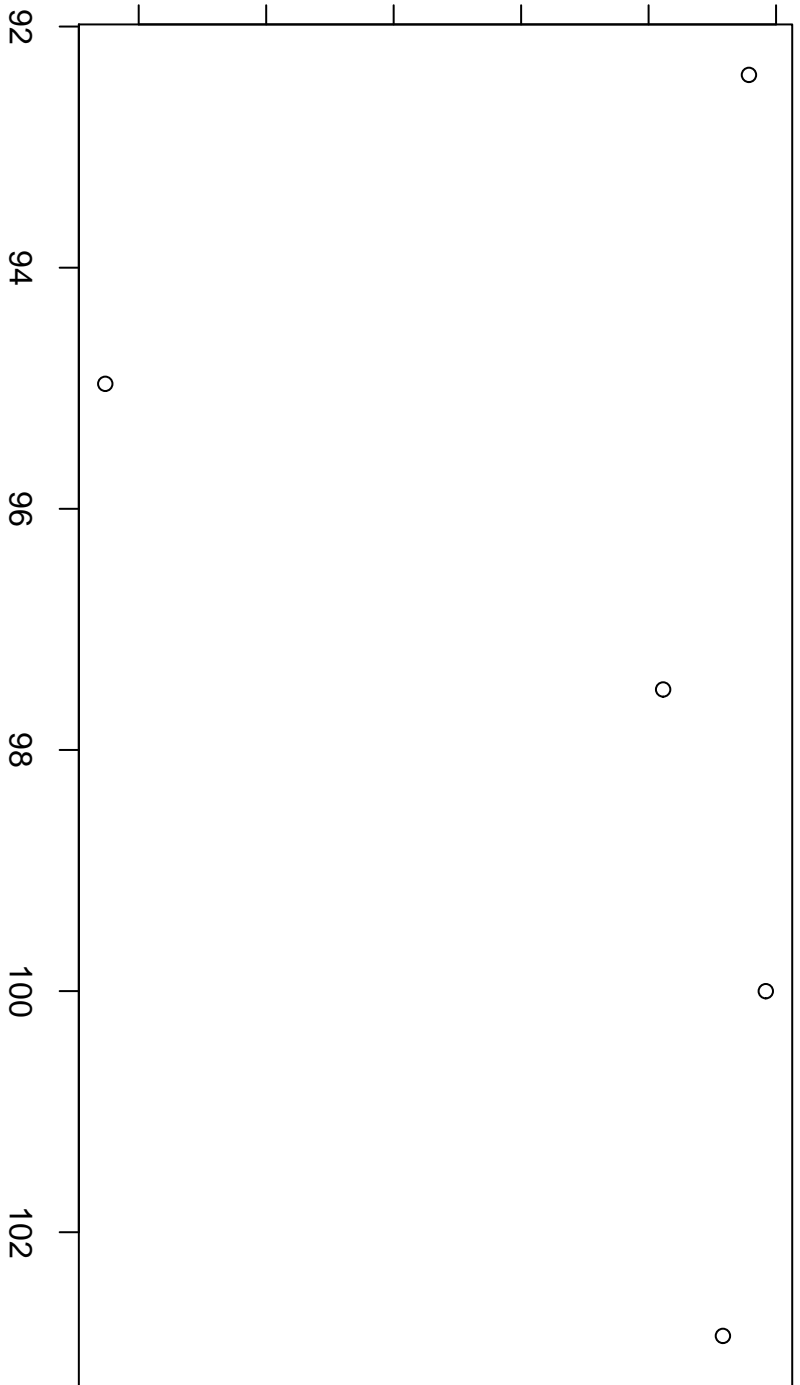

standard deviation

0.70 0.72 0.74 0.76 0.78 0.80

Standard Deviation-Mean Plot

mean