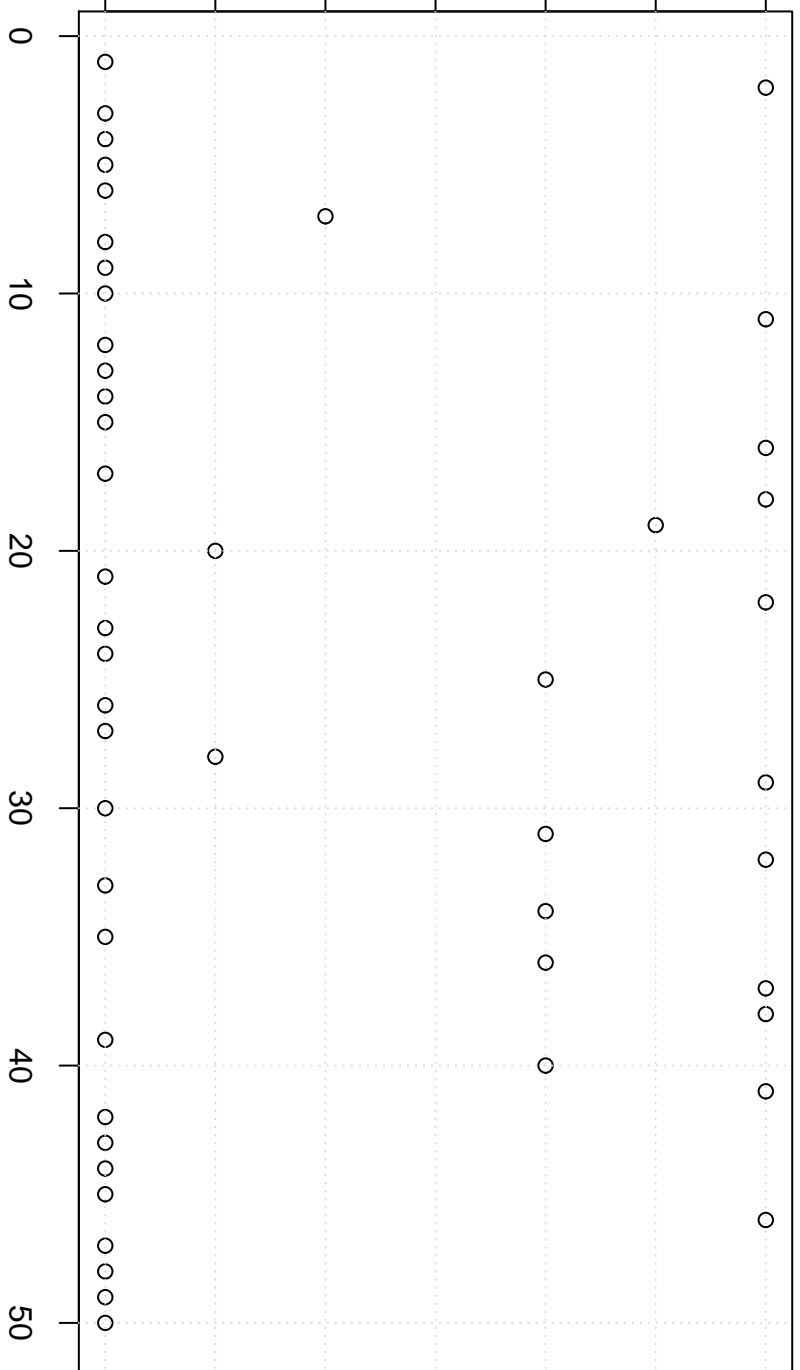

simulated values

22.0 22.5 23.0 23.5 24.0 24.5 25.0

Simulation of Median

Index