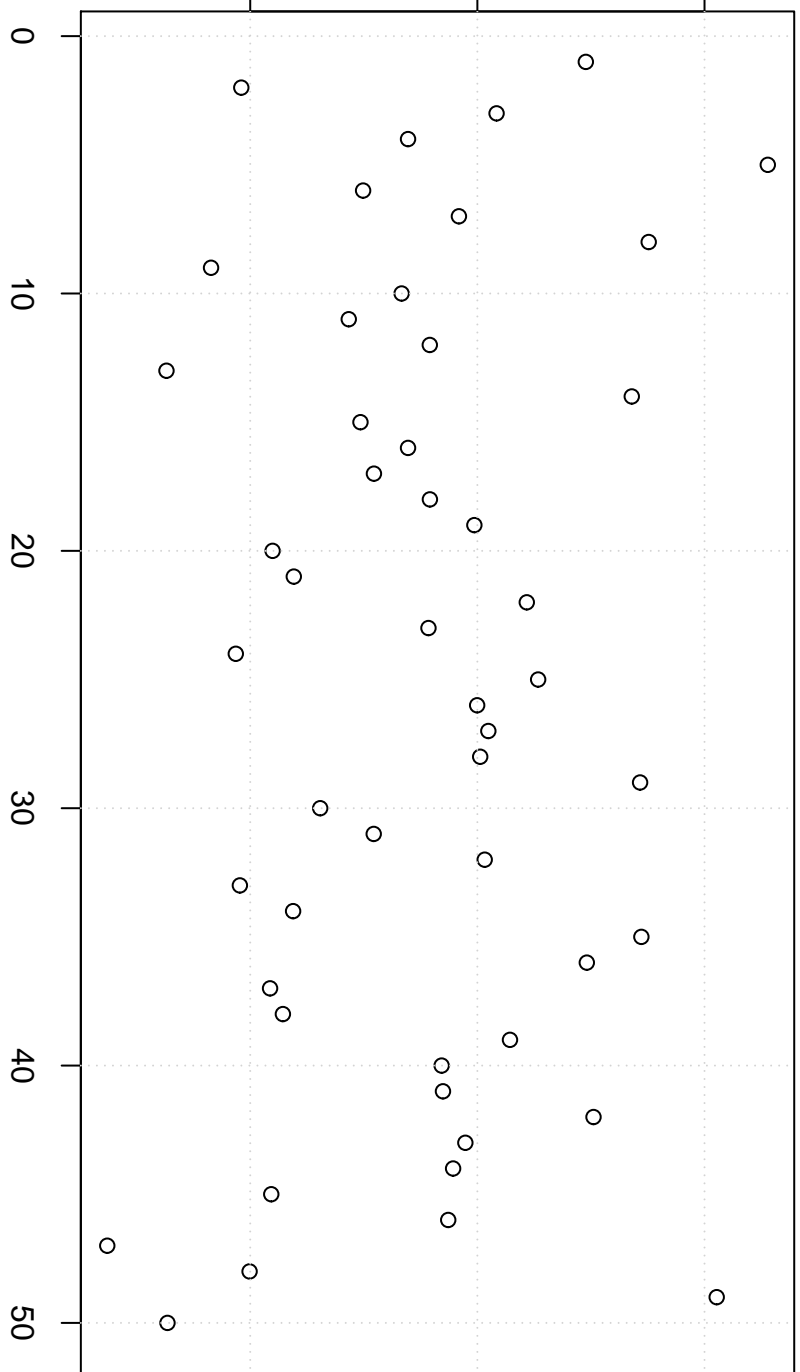

simulated values

19000 19500 20000

Index

**Simulation of Mean**