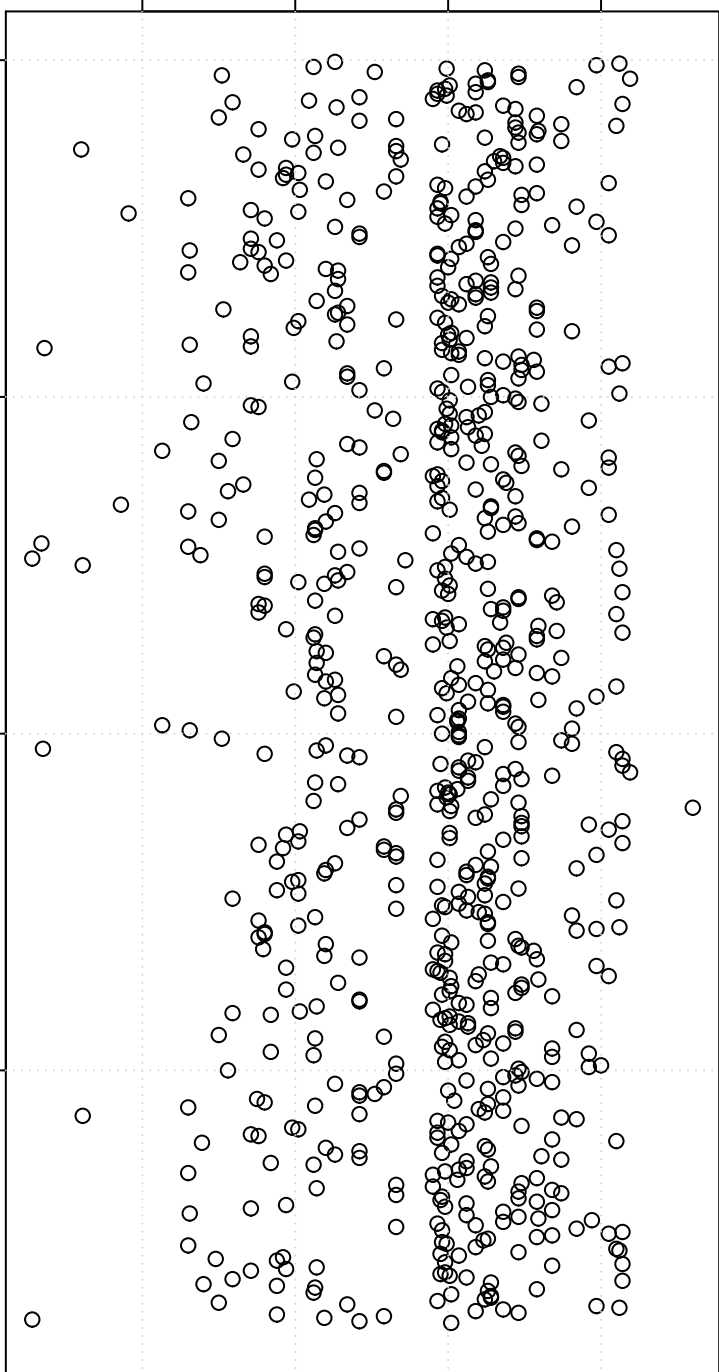

simulated values

7.440

7.445

7.450

7.455

0

200

400

600

Index

Simulation of Median