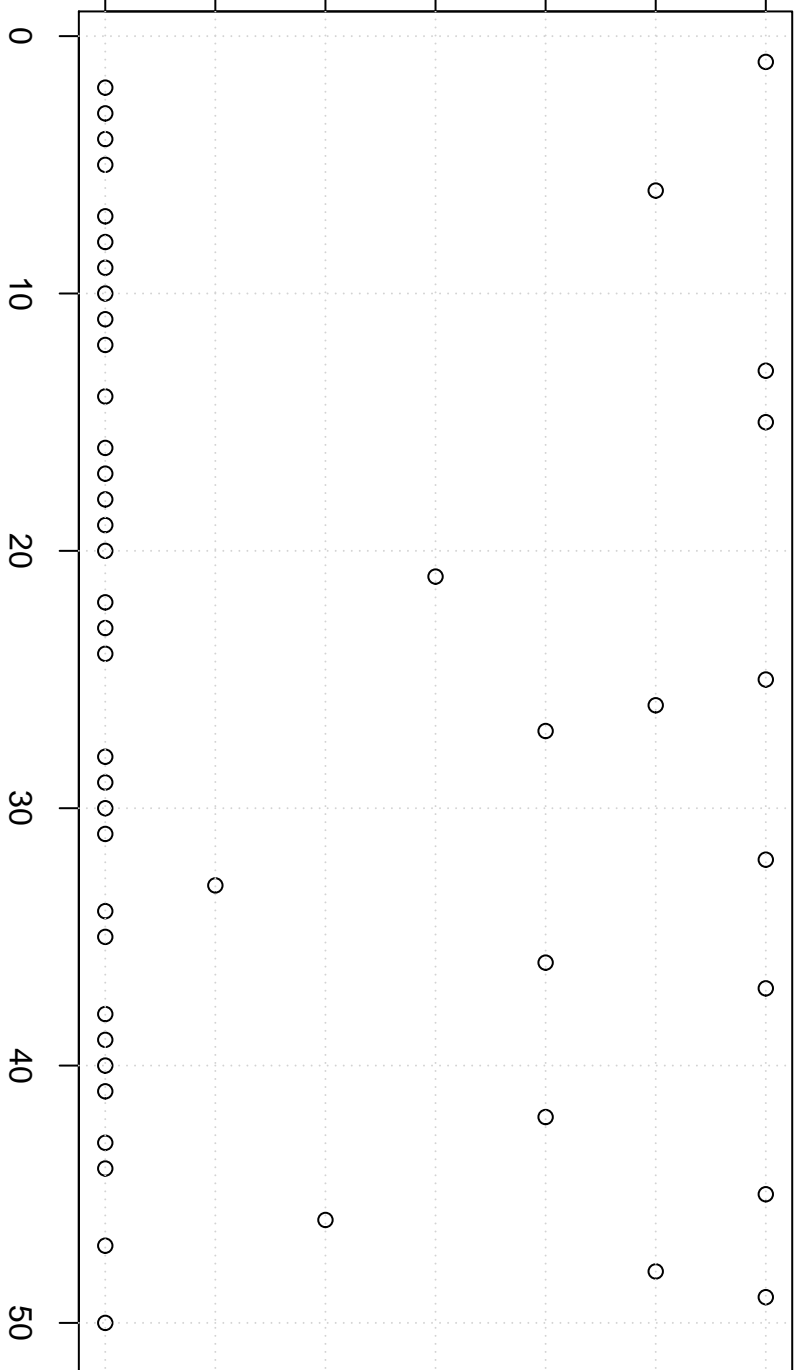

simulated values

22.0 22.5 23.0 23.5 24.0 24.5 25.0

Simulation of Median

Index