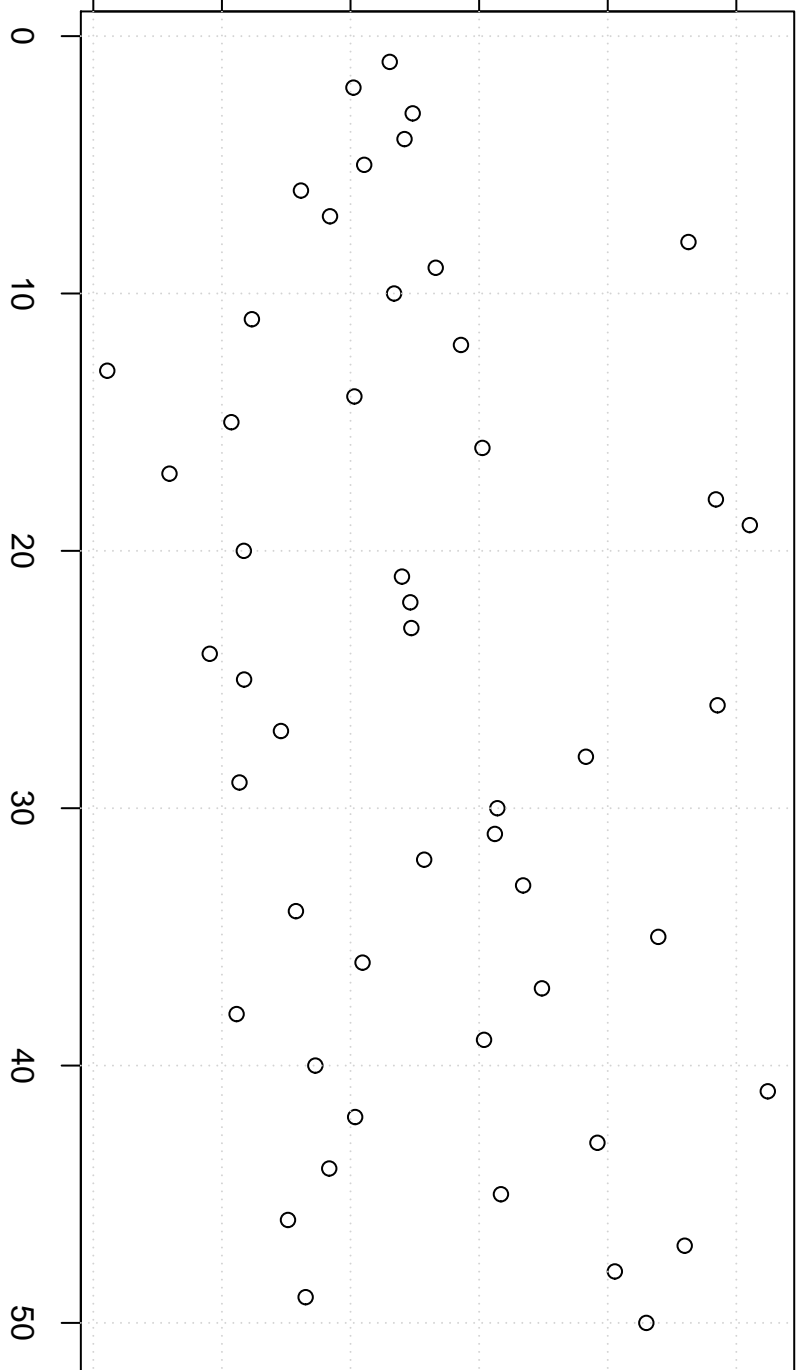

simulated values

18000 18200 18400 18600 18800 19000

Index

Simulation of Mean