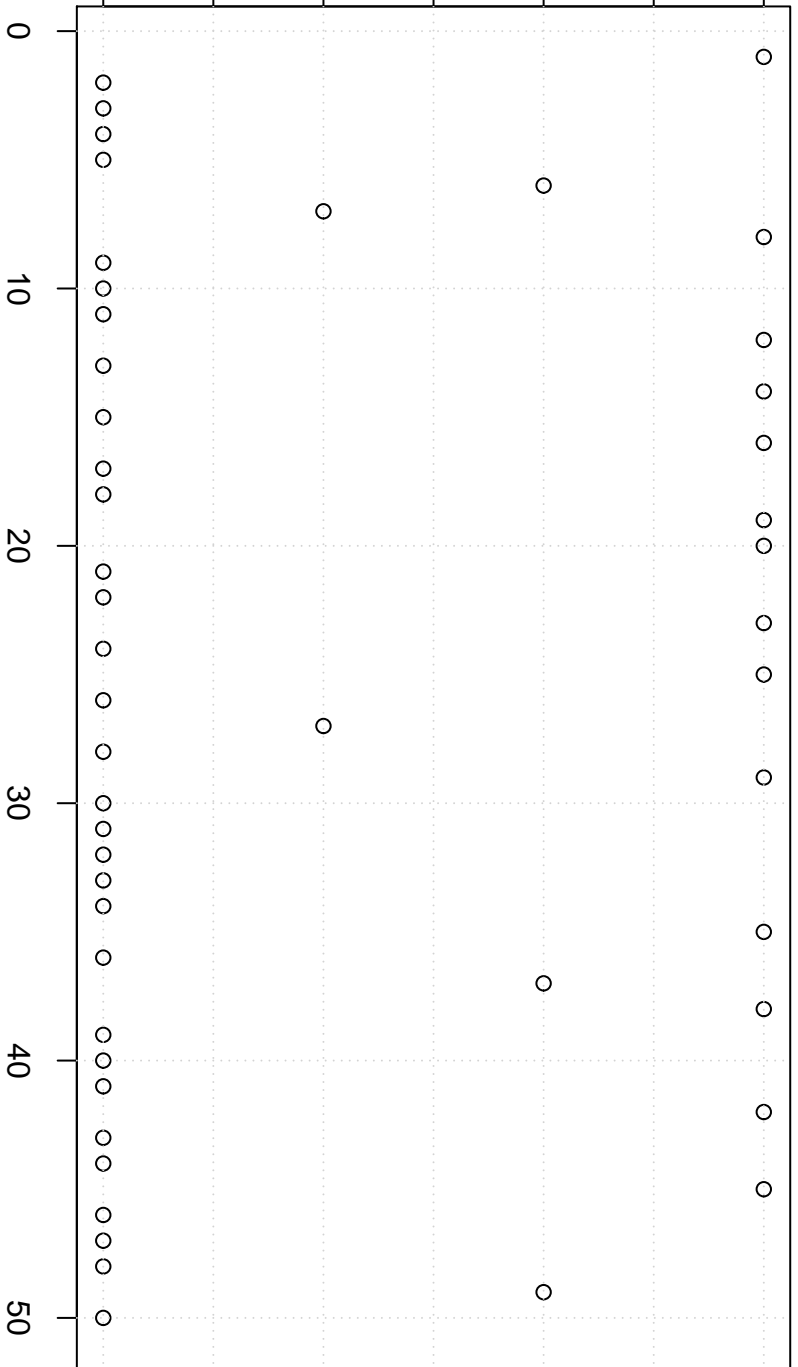

simulated values

22.0 22.5 23.0 23.5 24.0 24.5 25.0

Simulation of Median

Index