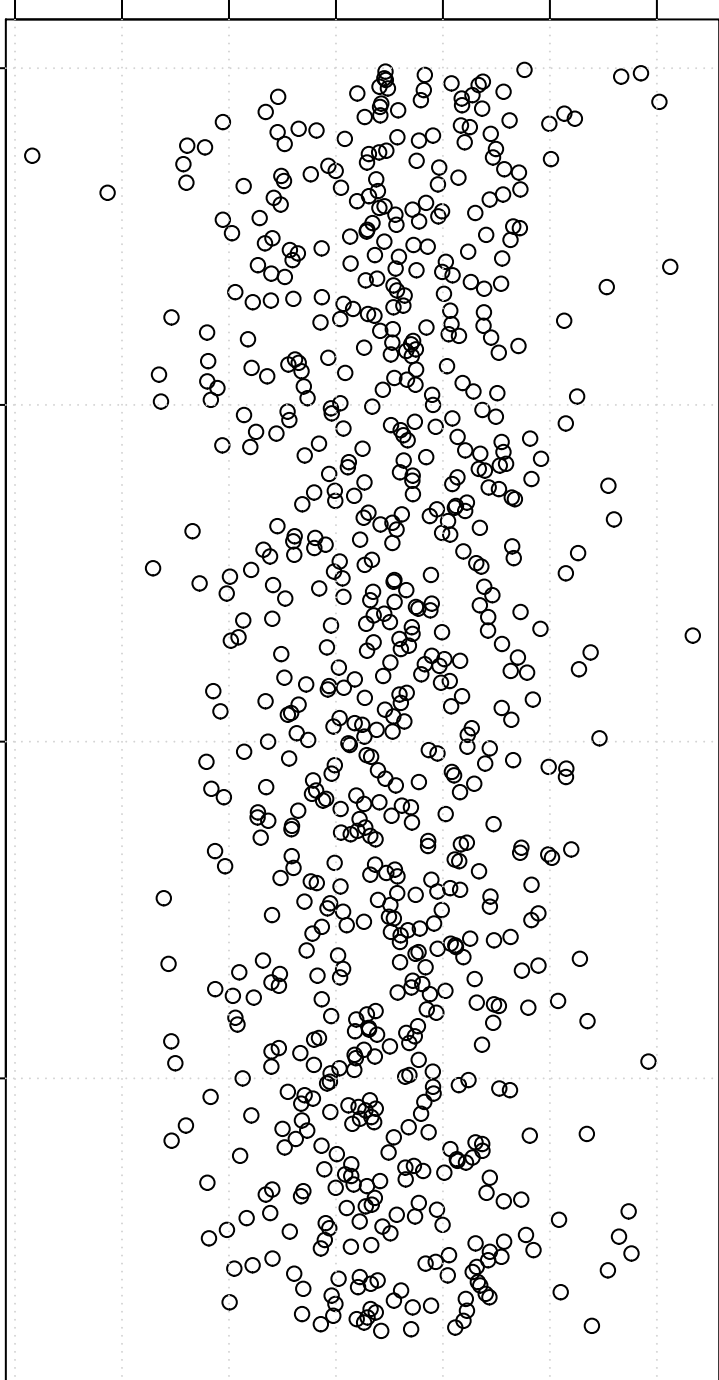

simulated values

99.2 99.4 99.6 99.8 100.0 100.2 100.4

0

200

400

600

Index

Simulation of Mean