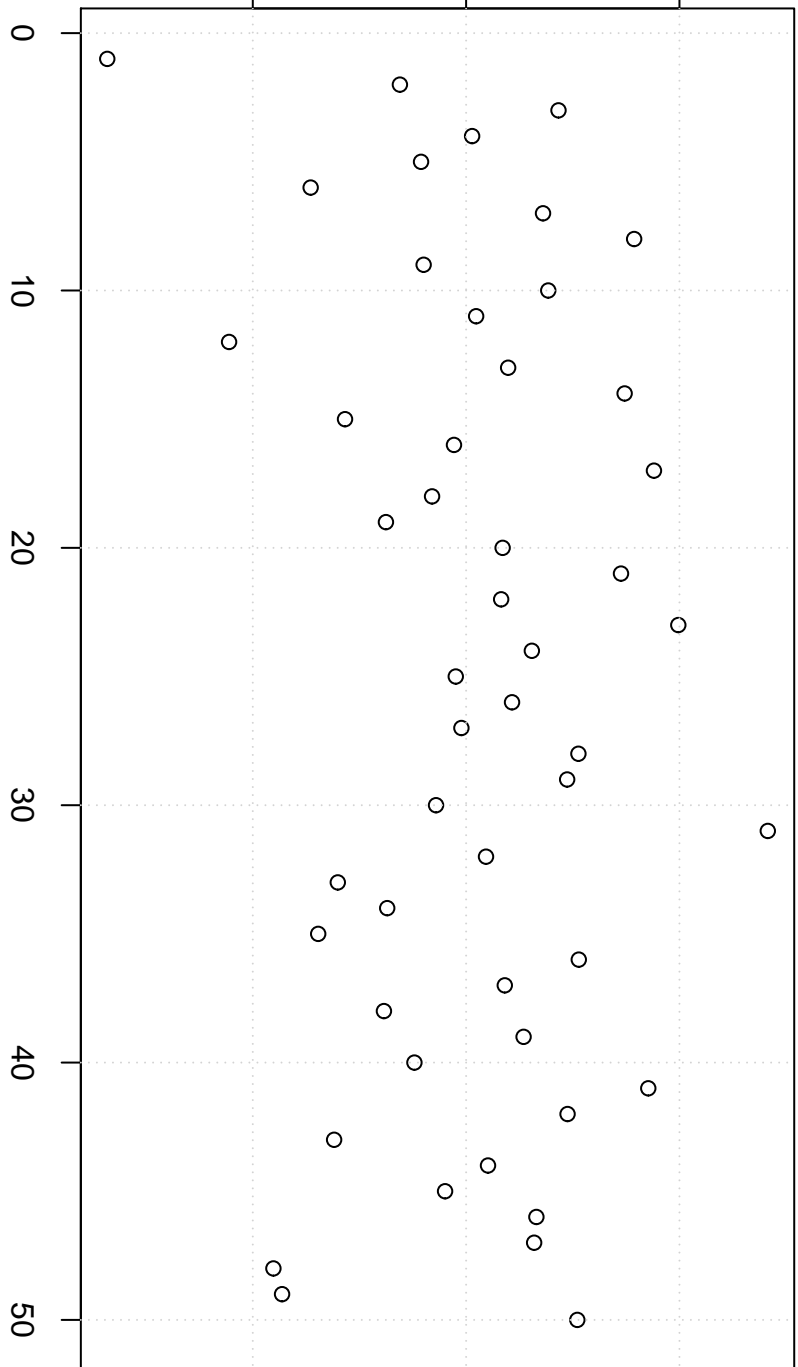

simulated values

300000

305000

310000

Simulation of Mean

Index