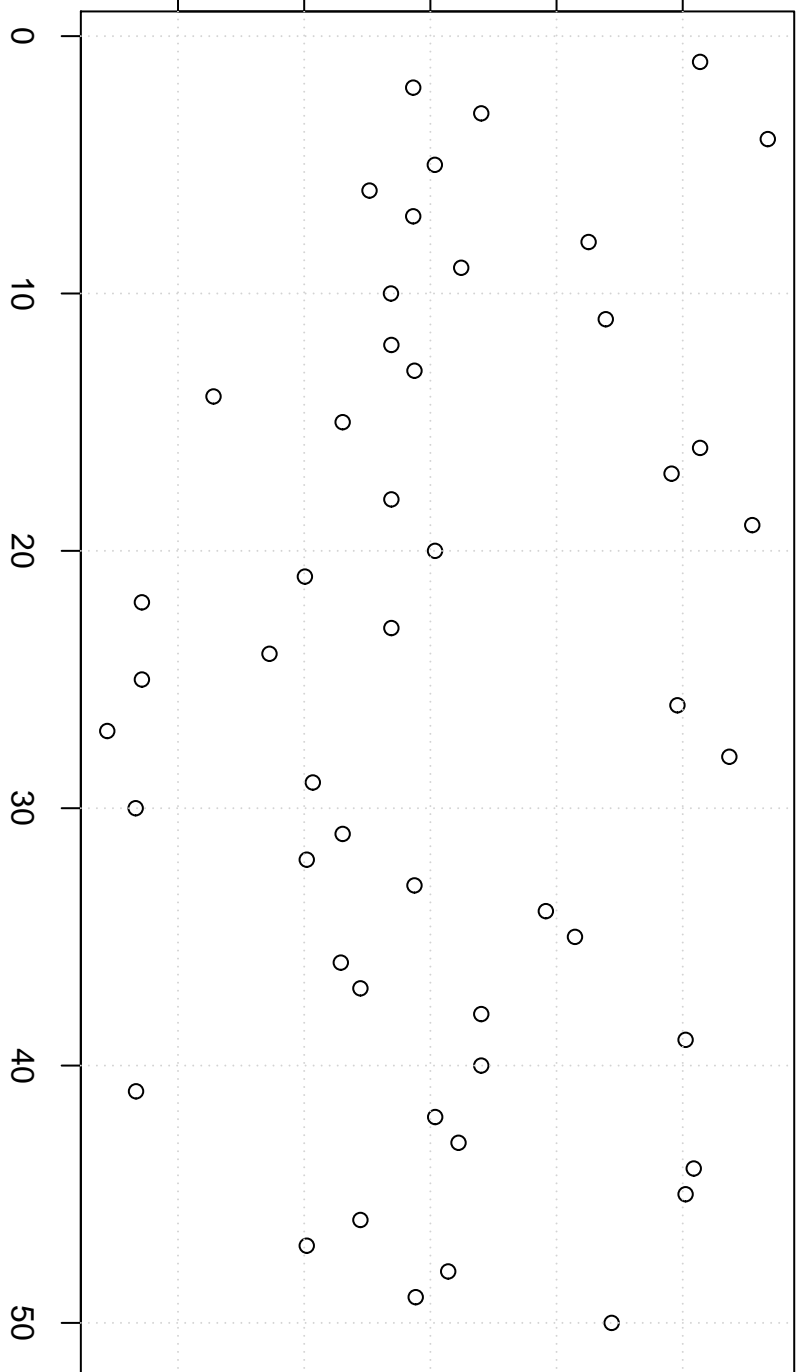

simulated values

205000

215000

225000

Simulation of Median