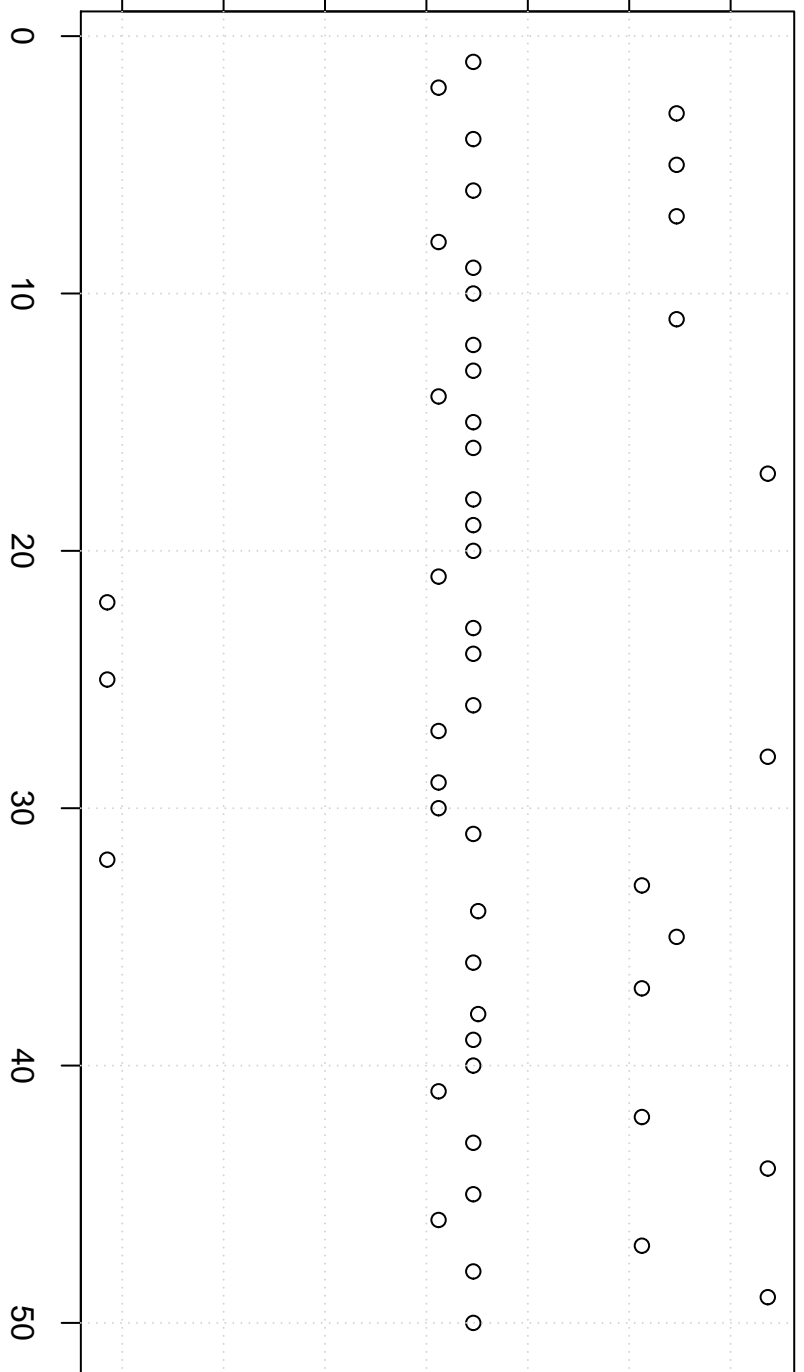

simulated values

212000 214000 216000 218000

Index

Simulation of Midrange