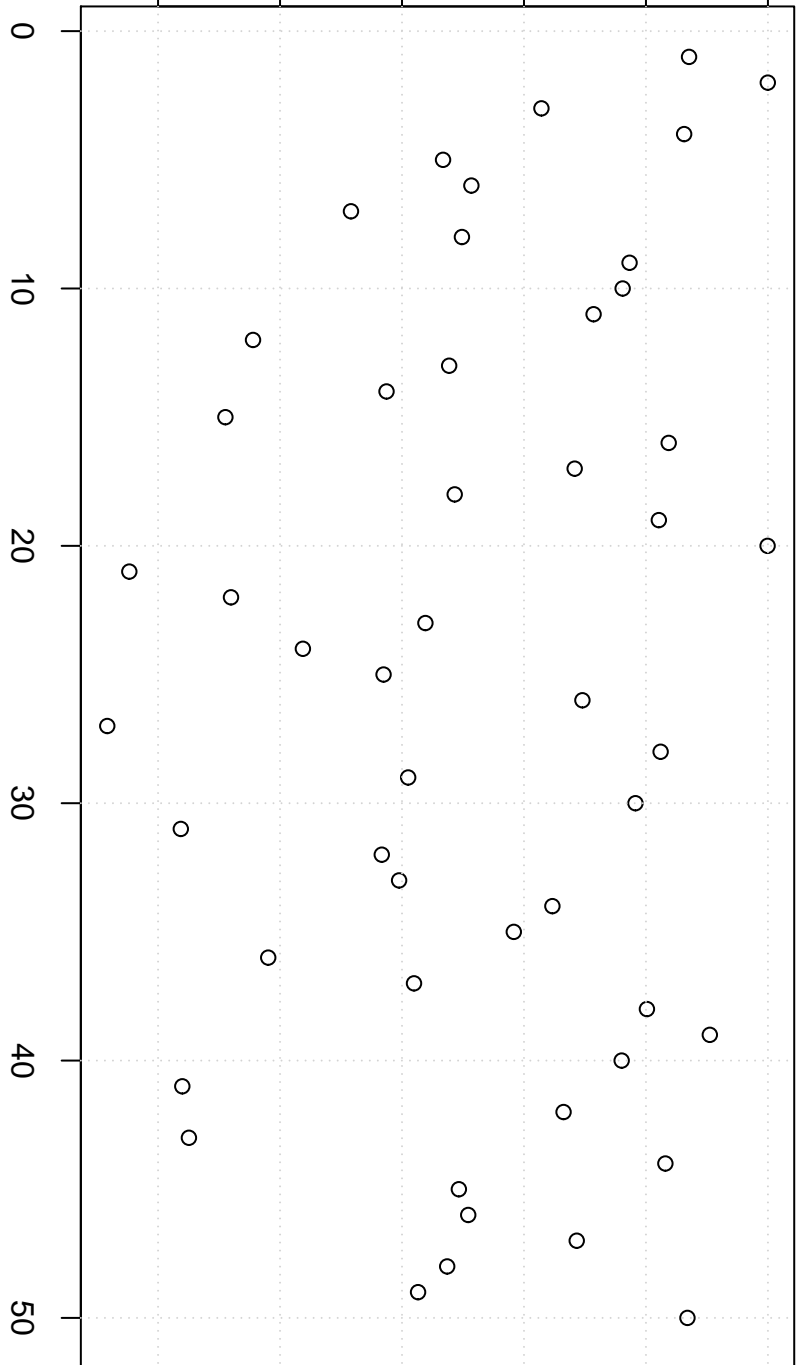

simulated values

190000

210000

230000

Index

**Simulation of Mode**