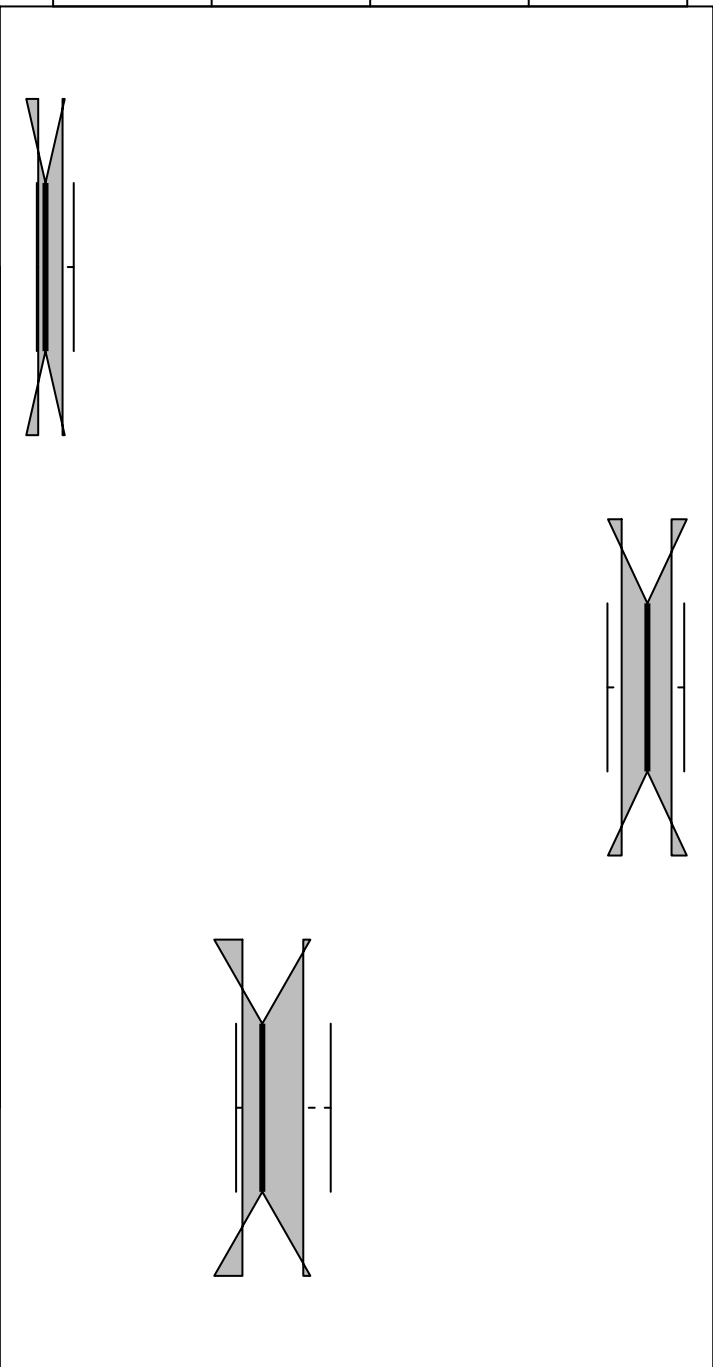

Overall Variability

10000 15000 20000 25000 30000

S.D.

Range

IQR

Notched Box Plots