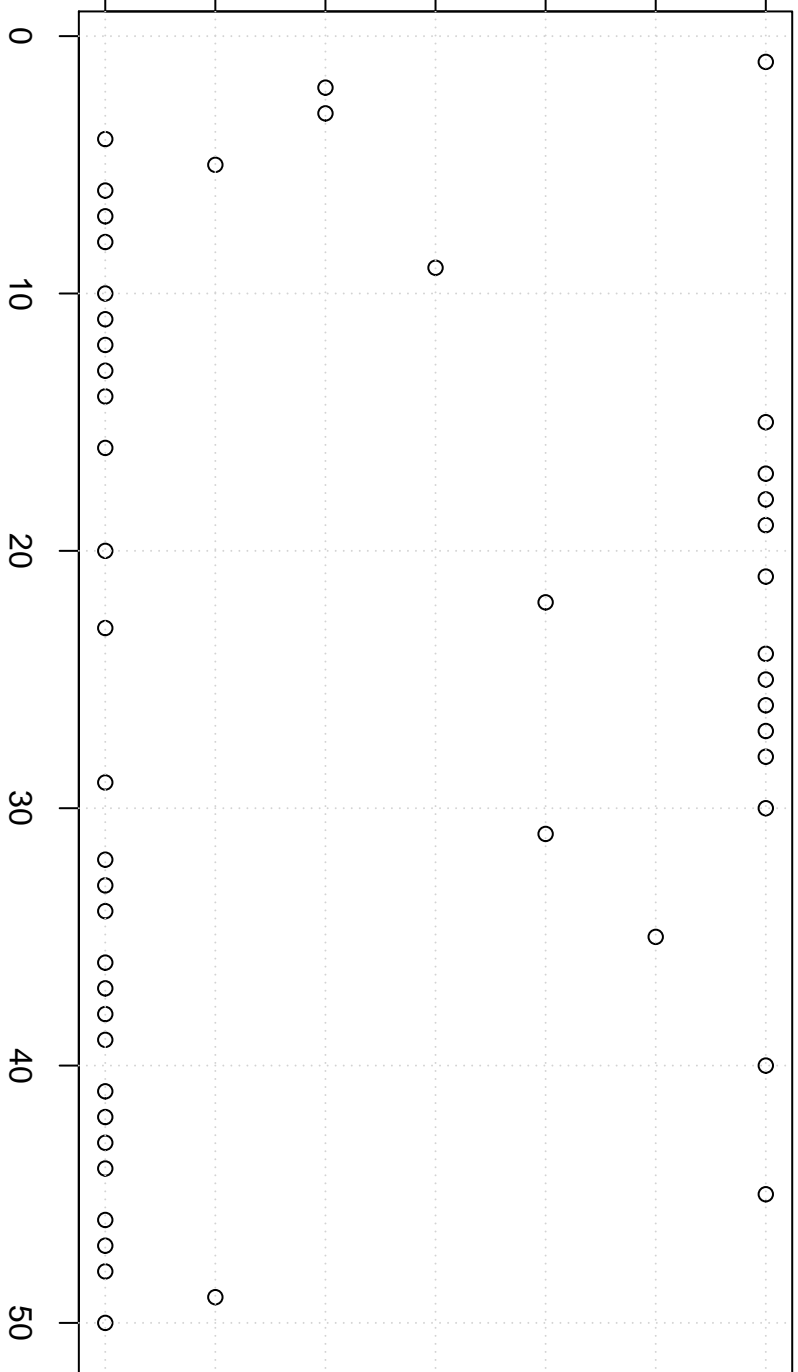

simulated values

22.0 22.5 23.0 23.5 24.0 24.5 25.0

0

10

20

30

40

50

Index

Simulation of Median