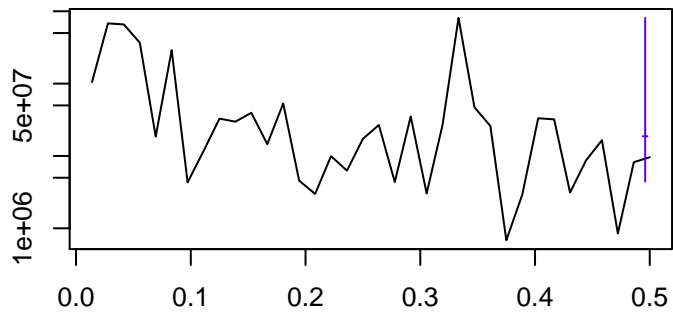

Observed

frequency
bandwidth = 0.00401

Trend

frequency
bandwidth = 0.00481

Seasonal

frequency
bandwidth = 0.00401

Random

frequency
bandwidth = 0.00481