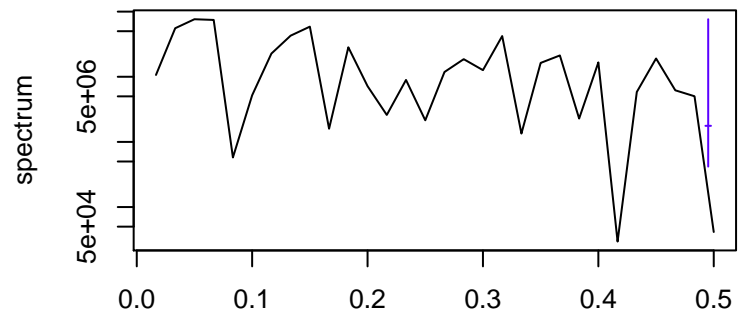

Observed

frequency
bandwidth = 0.00401

Trend

frequency
bandwidth = 0.00481

Seasonal

frequency
bandwidth = 0.00401

Random

frequency
bandwidth = 0.00481