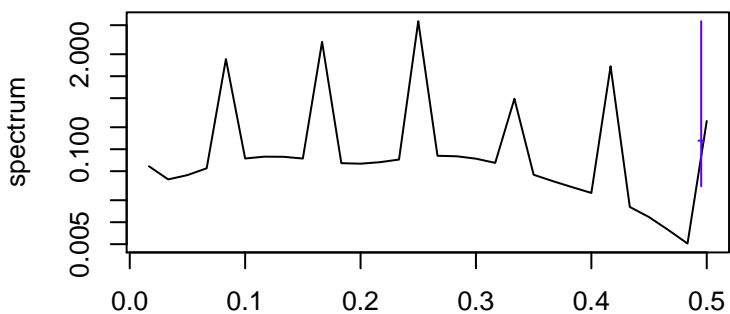

Observed

frequency
bandwidth = 0.00481

Trend

frequency
bandwidth = 0.00601

Seasonal

frequency
bandwidth = 0.00481

Random

frequency
bandwidth = 0.00601