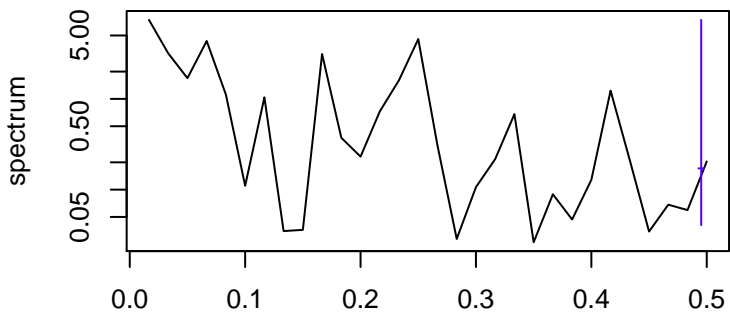

Observed

frequency
bandwidth = 0.00481

Trend

frequency
bandwidth = 0.00601

Seasonal

frequency
bandwidth = 0.00481

Random

frequency
bandwidth = 0.00601