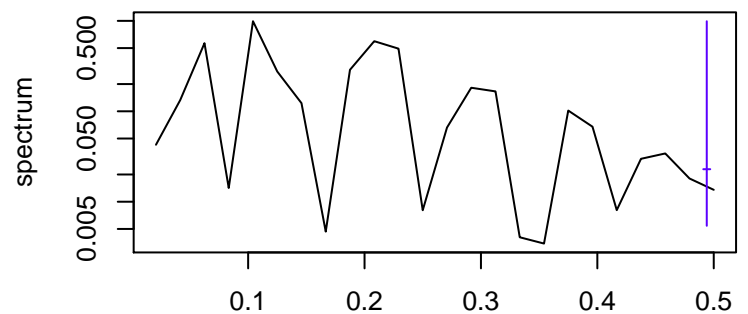

Observed

frequency
bandwidth = 0.00481

Trend

frequency
bandwidth = 0.00601

Seasonal

frequency
bandwidth = 0.00481

Random

frequency
bandwidth = 0.00601