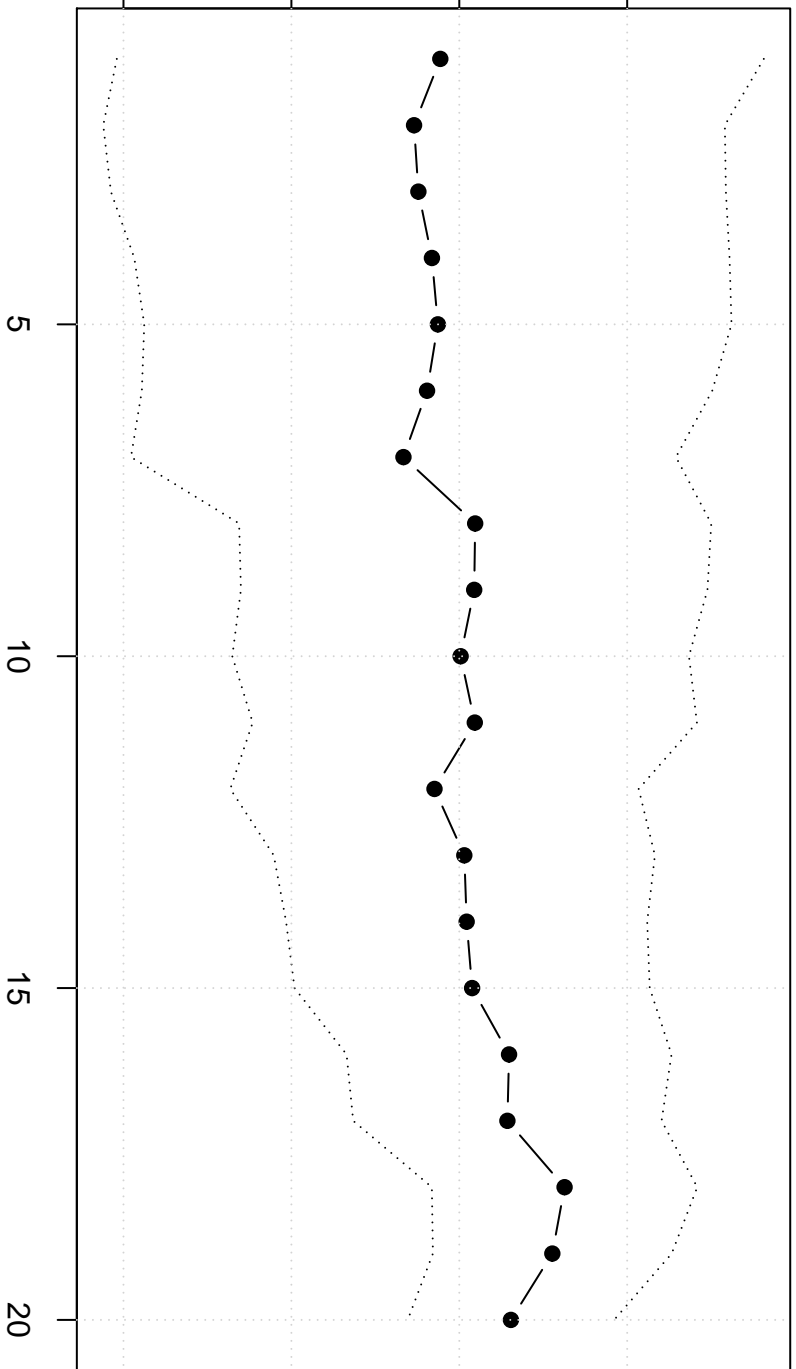

Winsorized Mean(j/n)

31400 31600 31800 32000

Robustness invoerwaarde