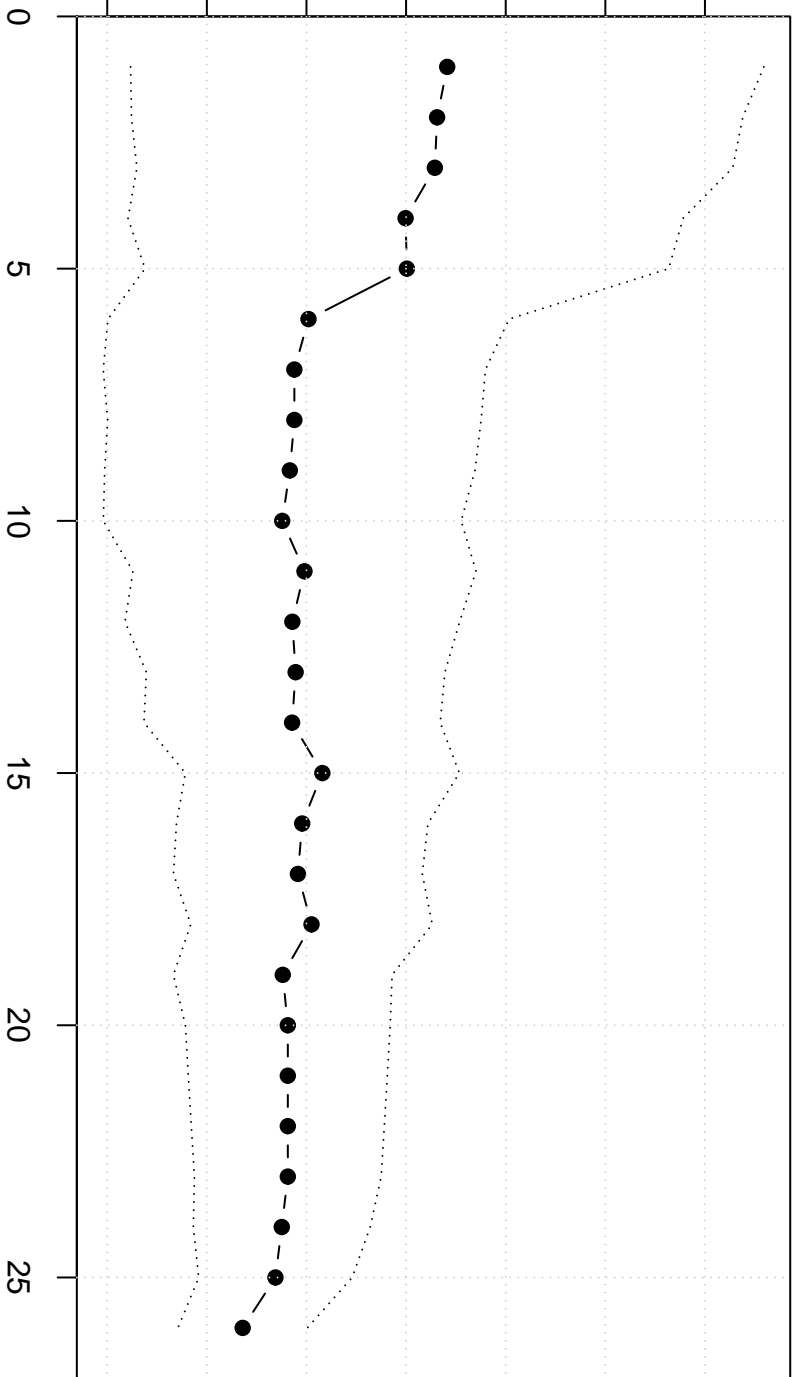

Winsorized Mean(j/n)

104.5 105.5 106.5 107.5

Consumptie van voedingsmiddelen

j