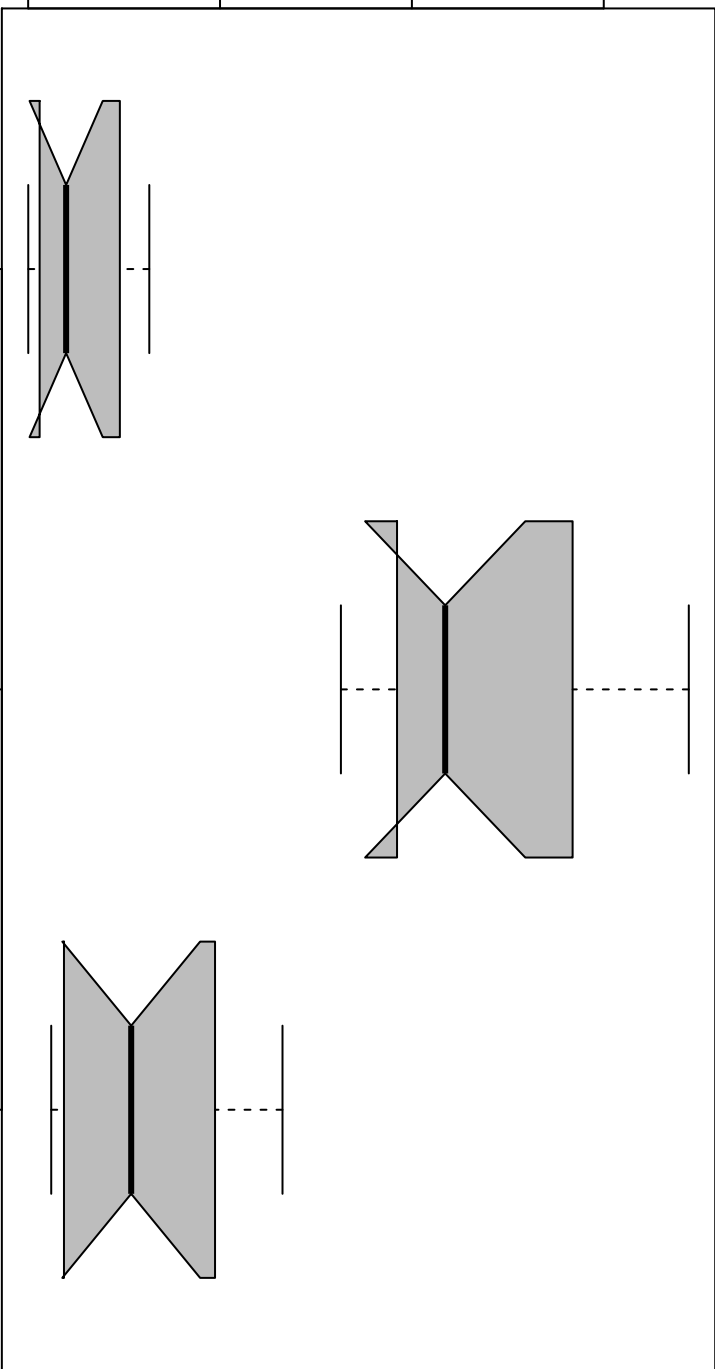

Overall Variability

5000 10000 15000 20000

S.D.

Range

IQR

Notched Box Plots