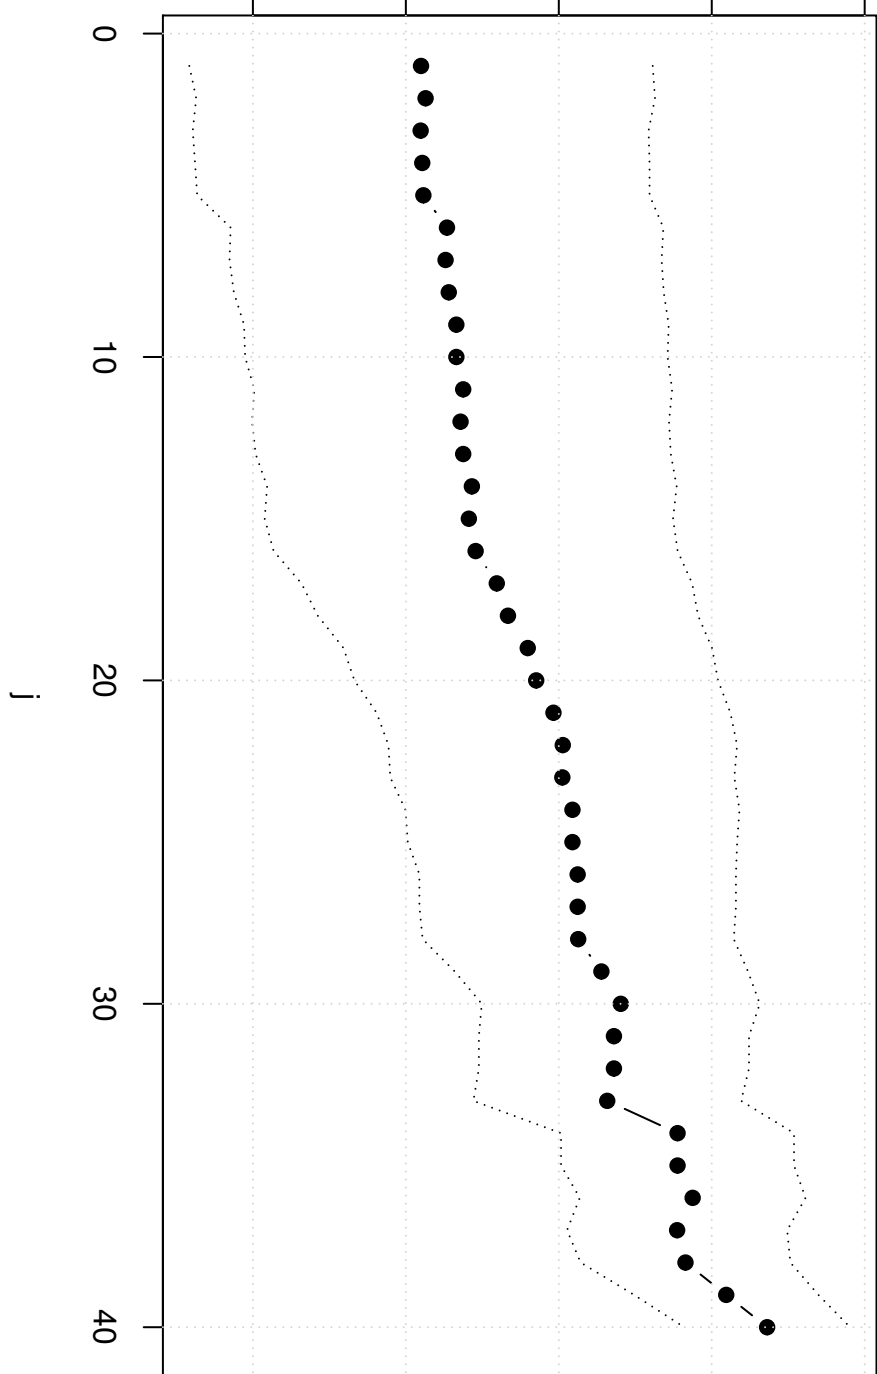

Winsorized Mean(j/n)

360000 370000 380000 390000 400000

Robuustheid omzet Jonagold