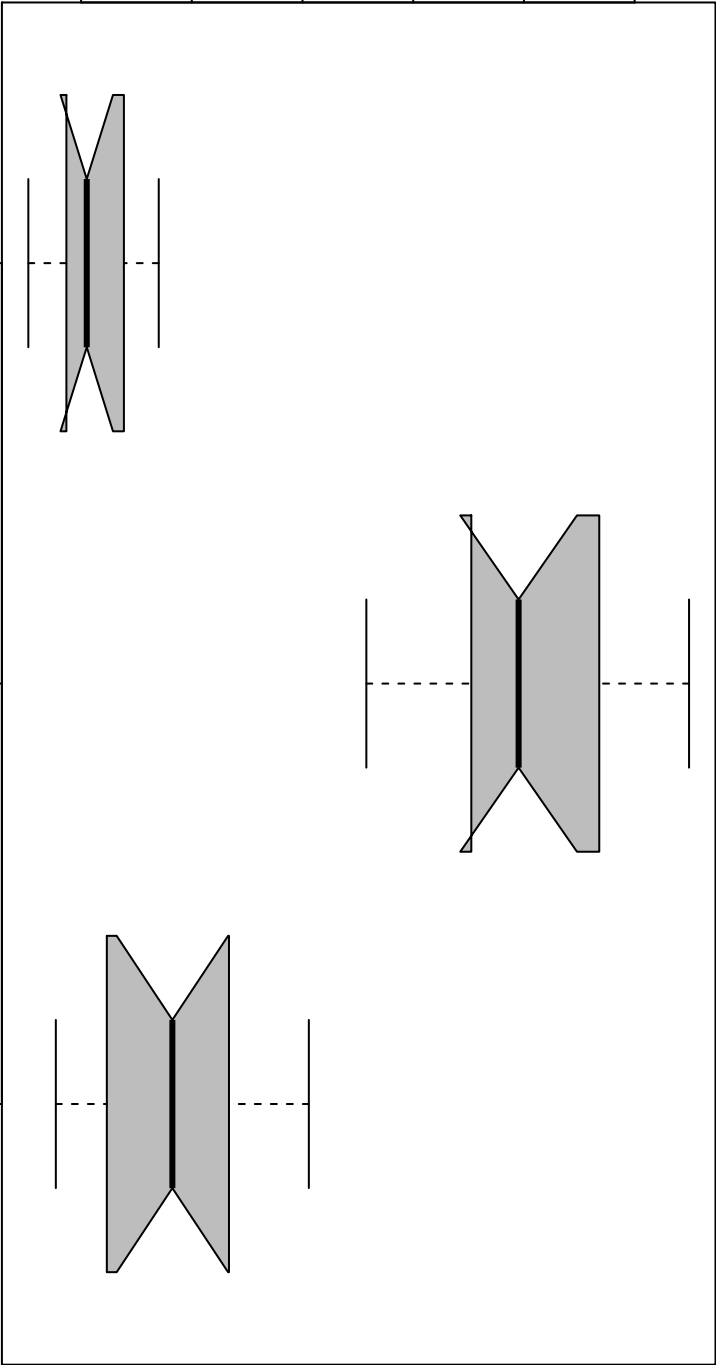

Overall Variability

40000 80000 120000

S.D.

Range

IQR

Notched Box Plots