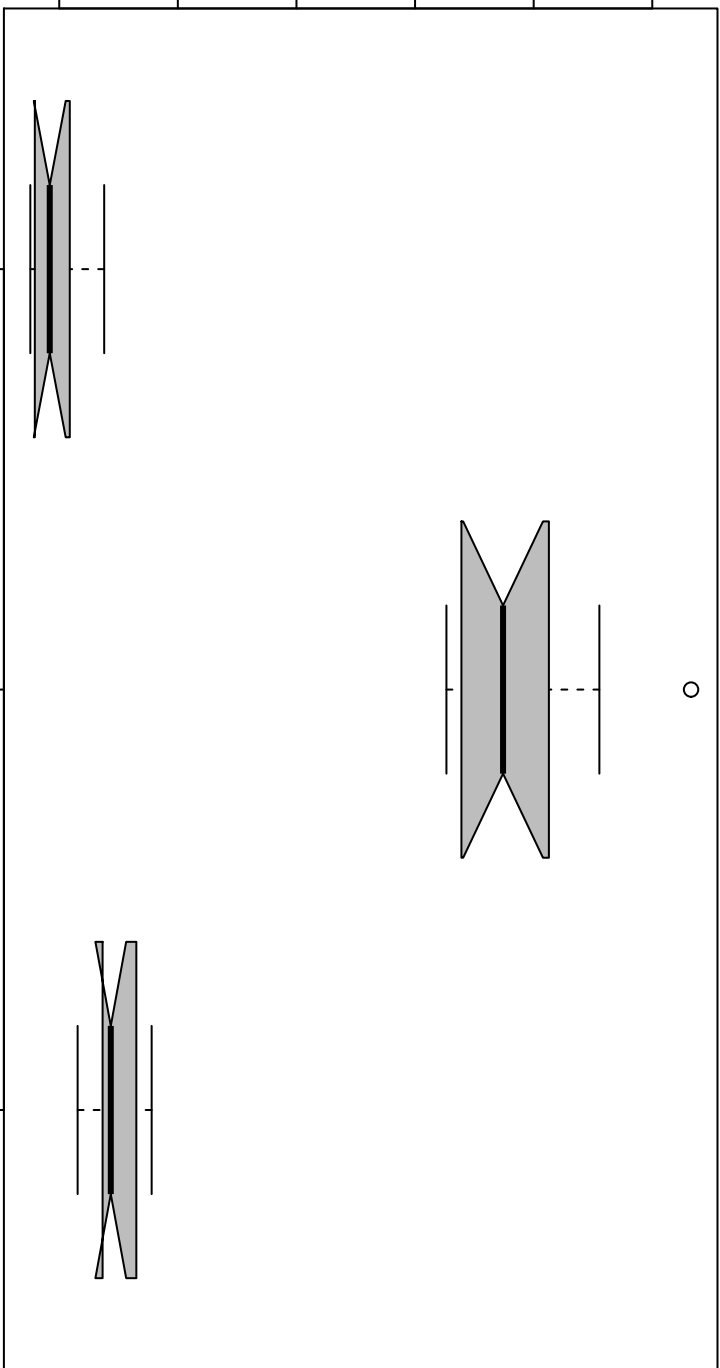

Overall Variability

4000 6000 8000 10000 12000 14000

S.D.

Range

IQR

Notched Box Plots