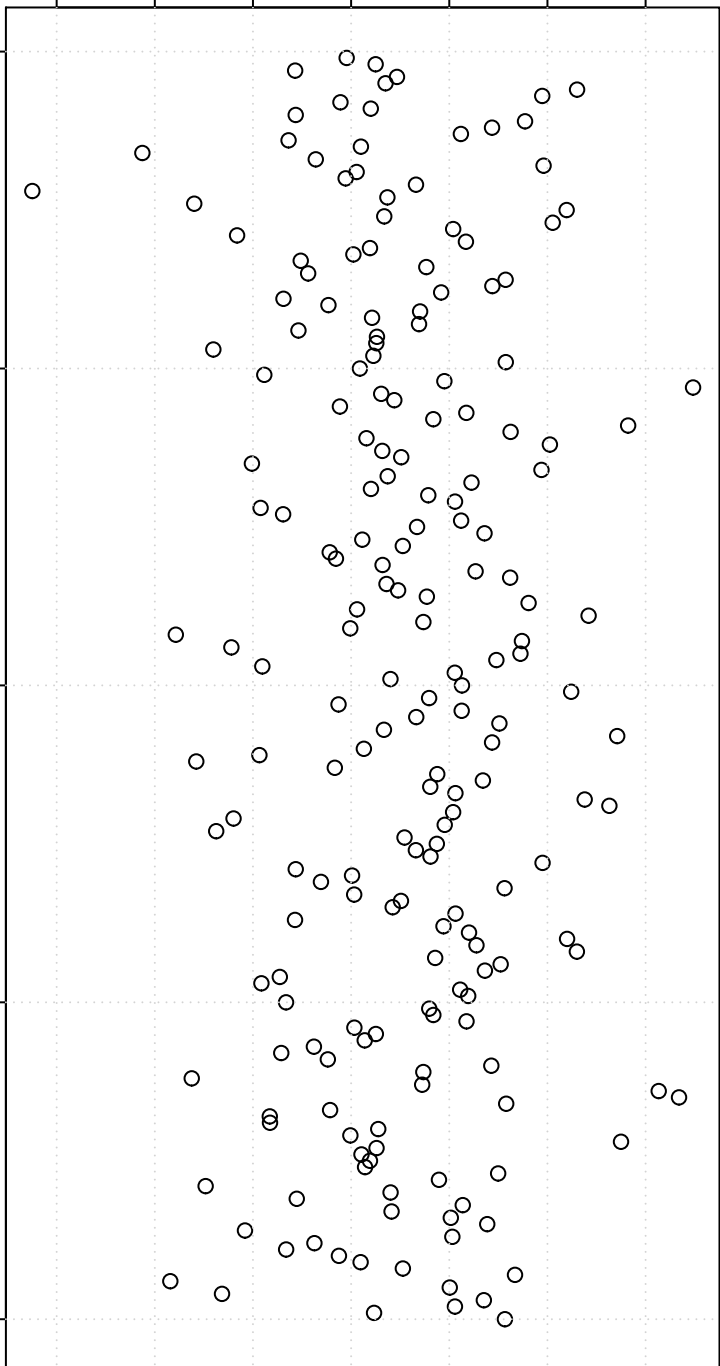

simulated values

980000 1020000 1060000 1100000

0 50 100 150 200

Index

Simulation of Mean