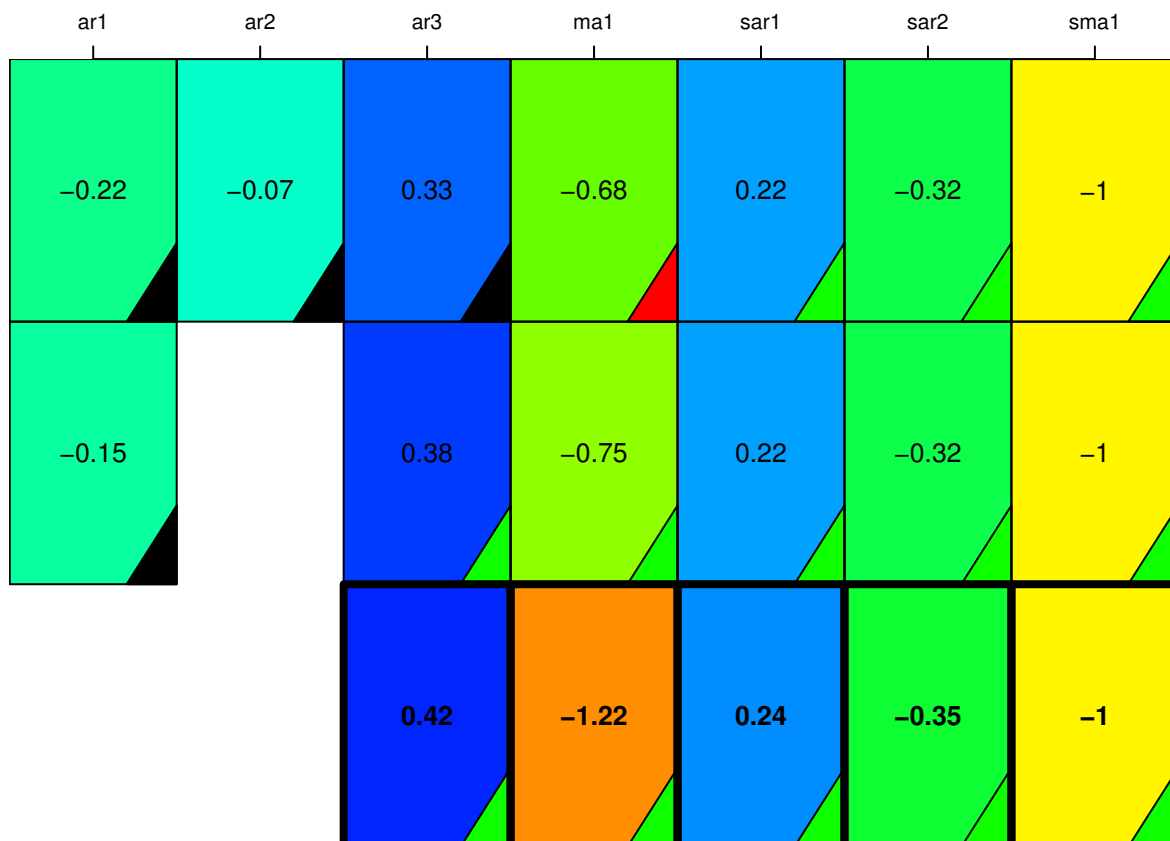

aic

coefficients

p-value