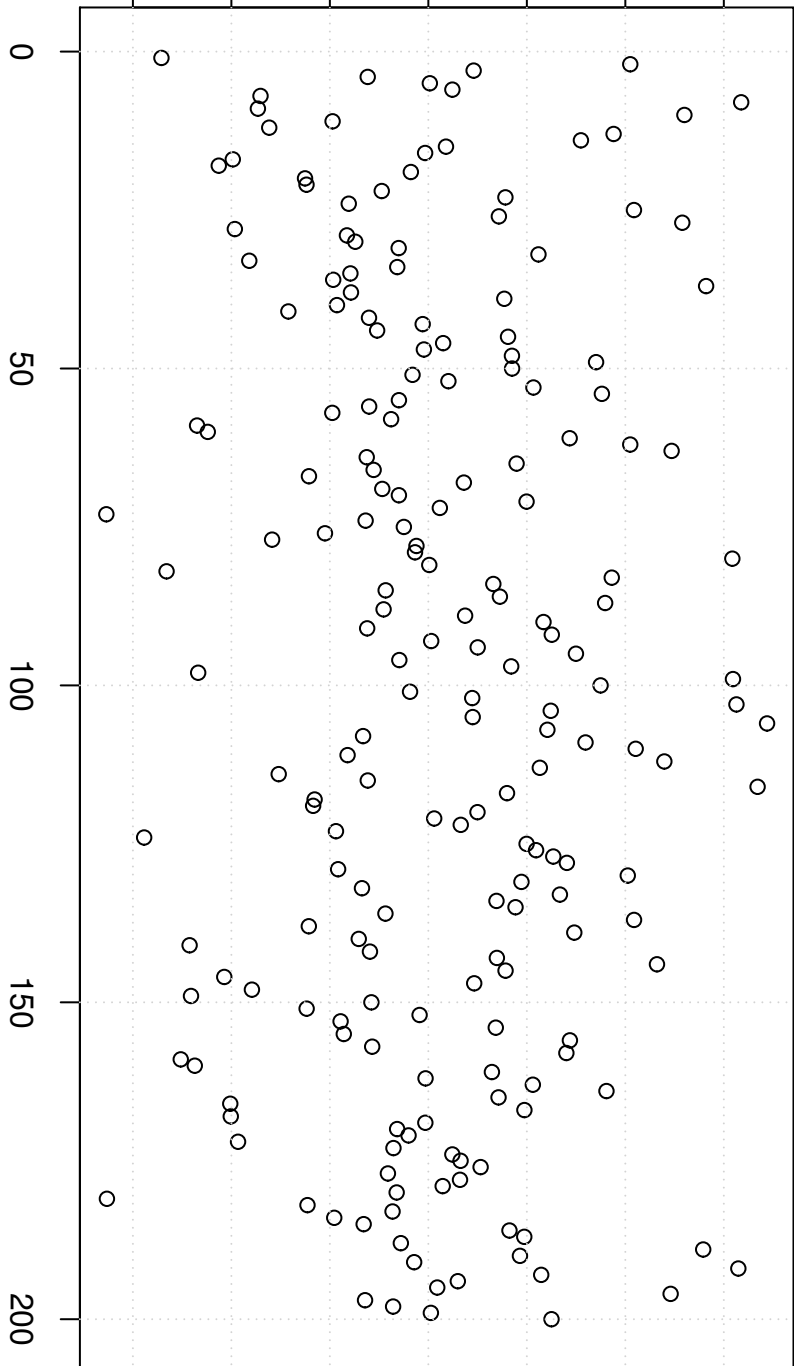

simulated values

-0.003 -0.001 0.001 0.003

Index

Simulation of Mean