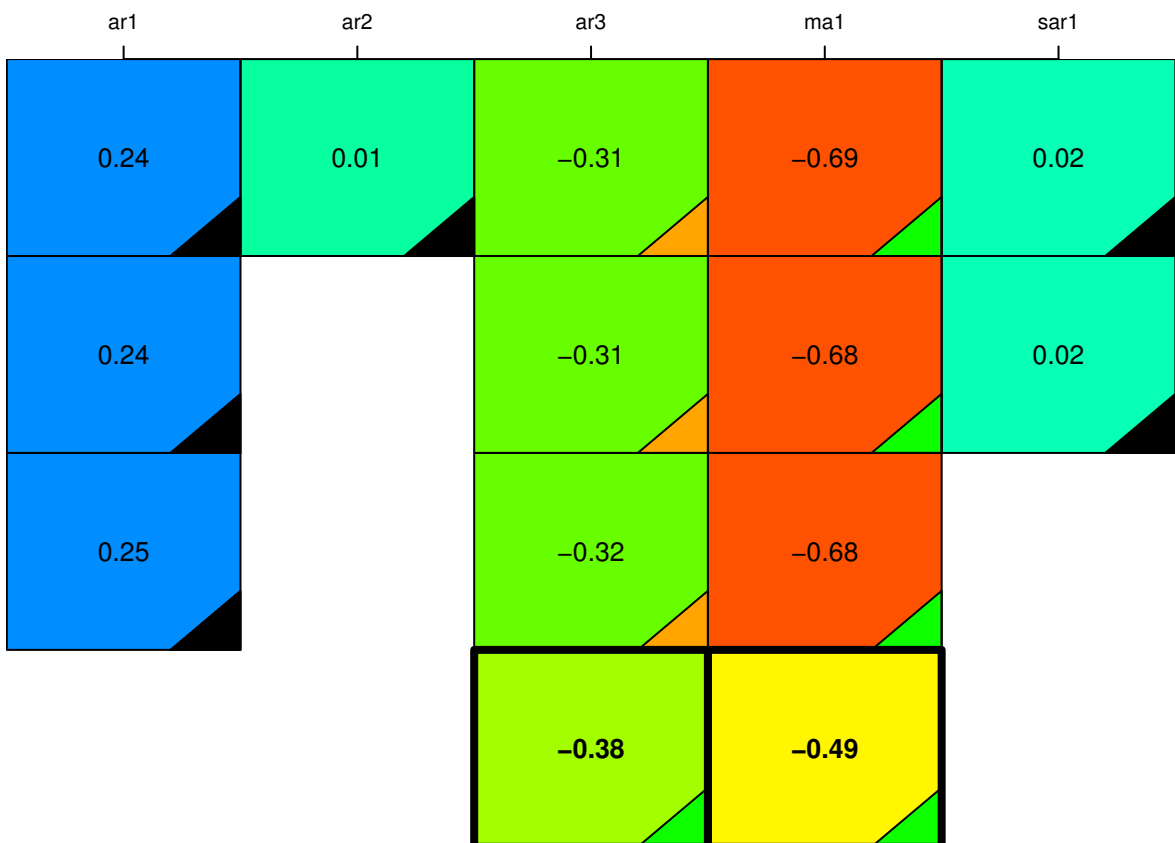

aic

coefficients

p-value