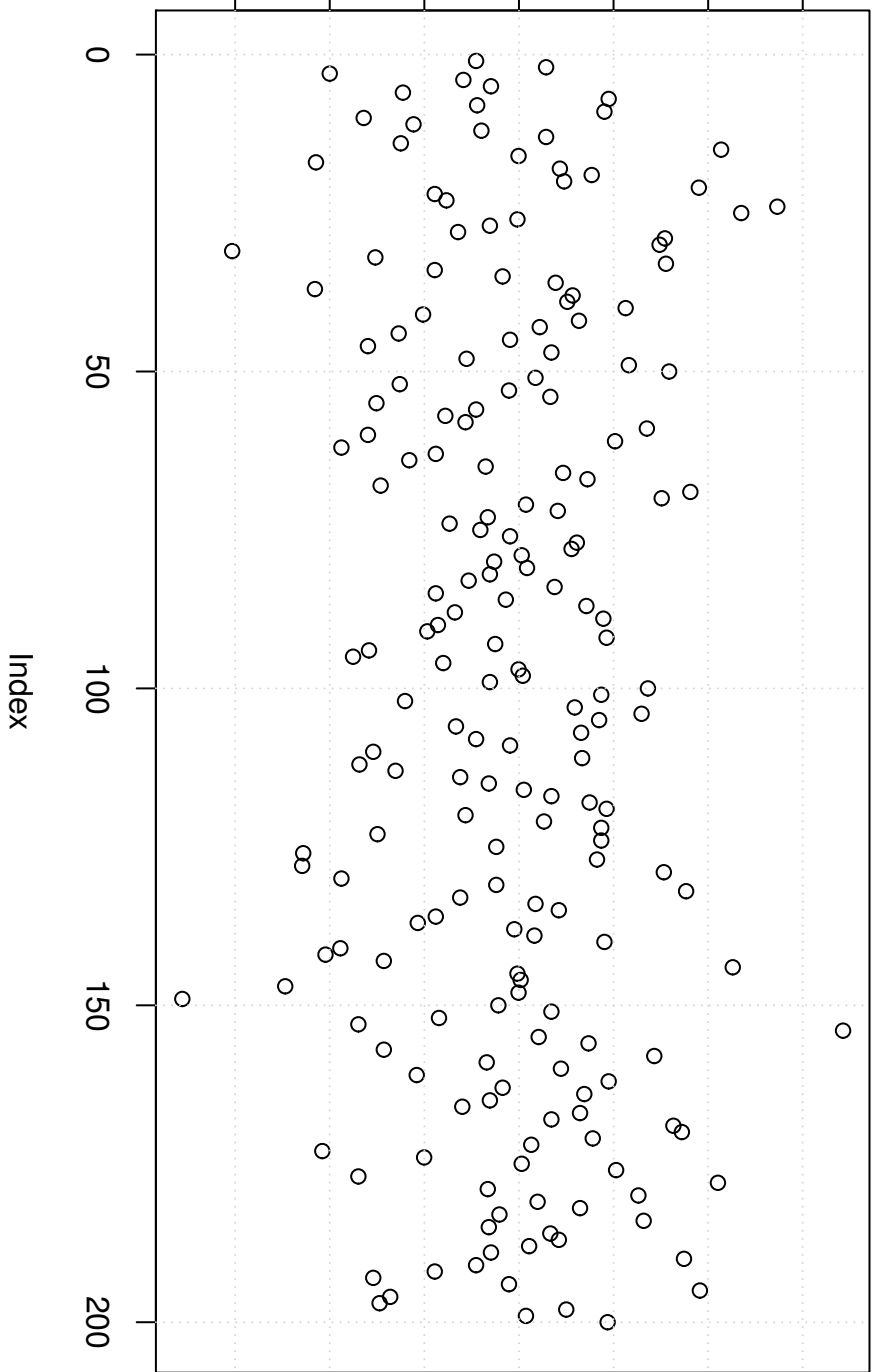

simulated values

32.8 33.0 33.2 33.4 33.6 33.8 34.0

Simulation of Mean