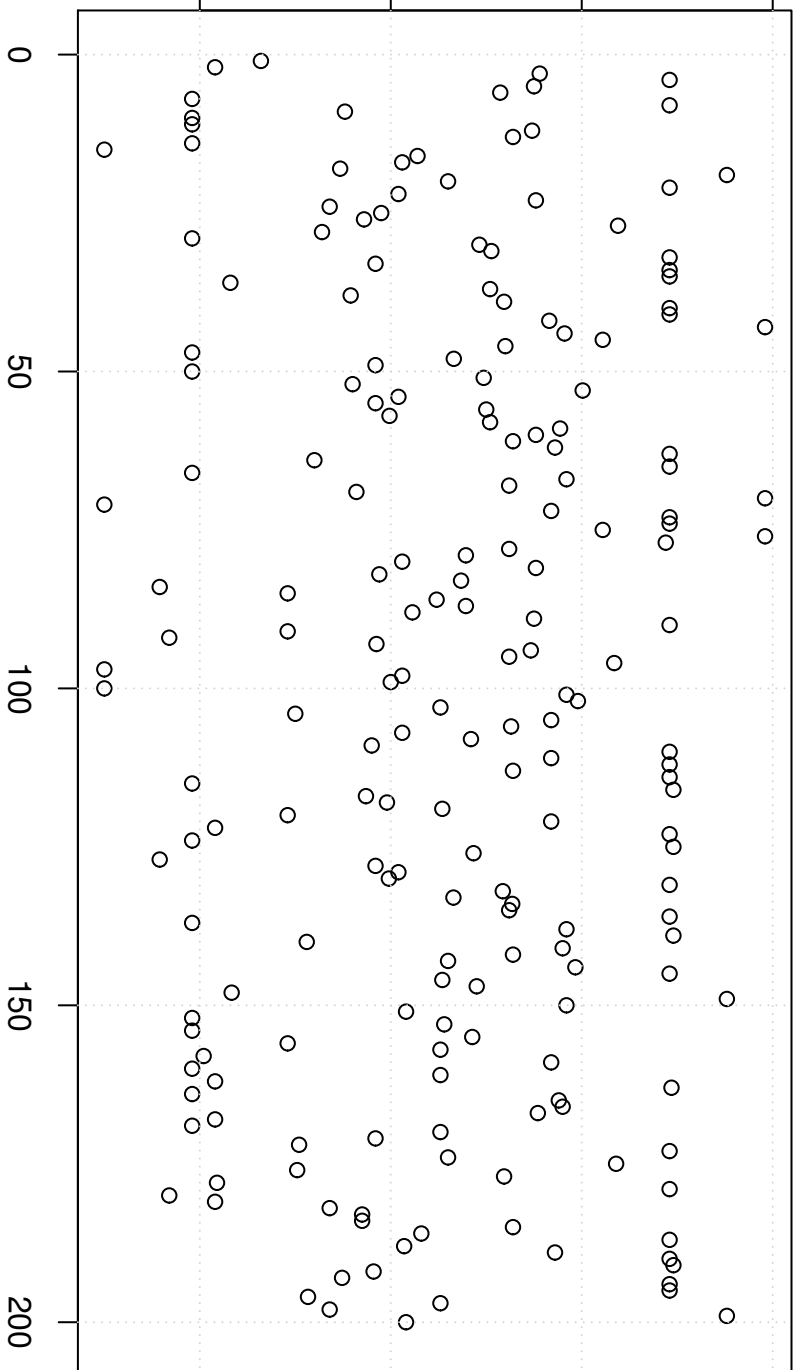

simulated values

0.80 0.85 0.90 0.95

Index

**Simulation of Mode**