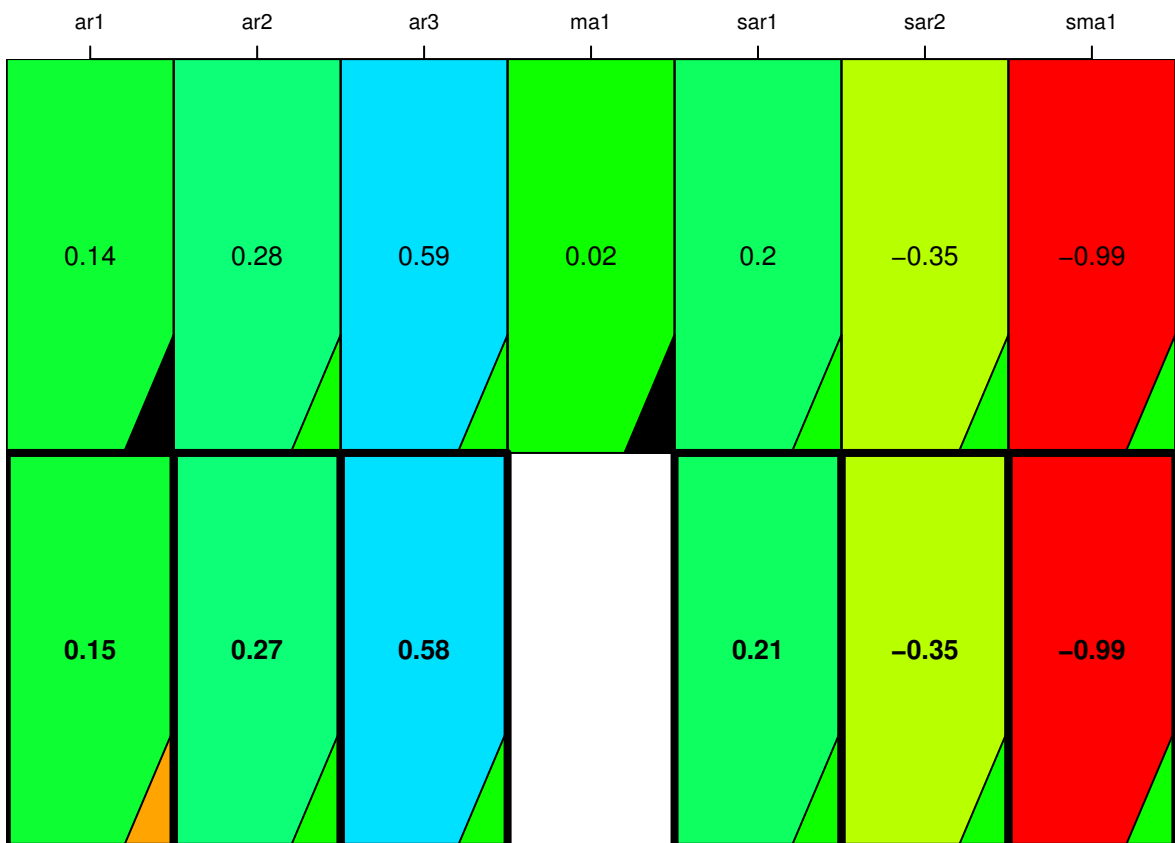

aic

coefficients

p-value