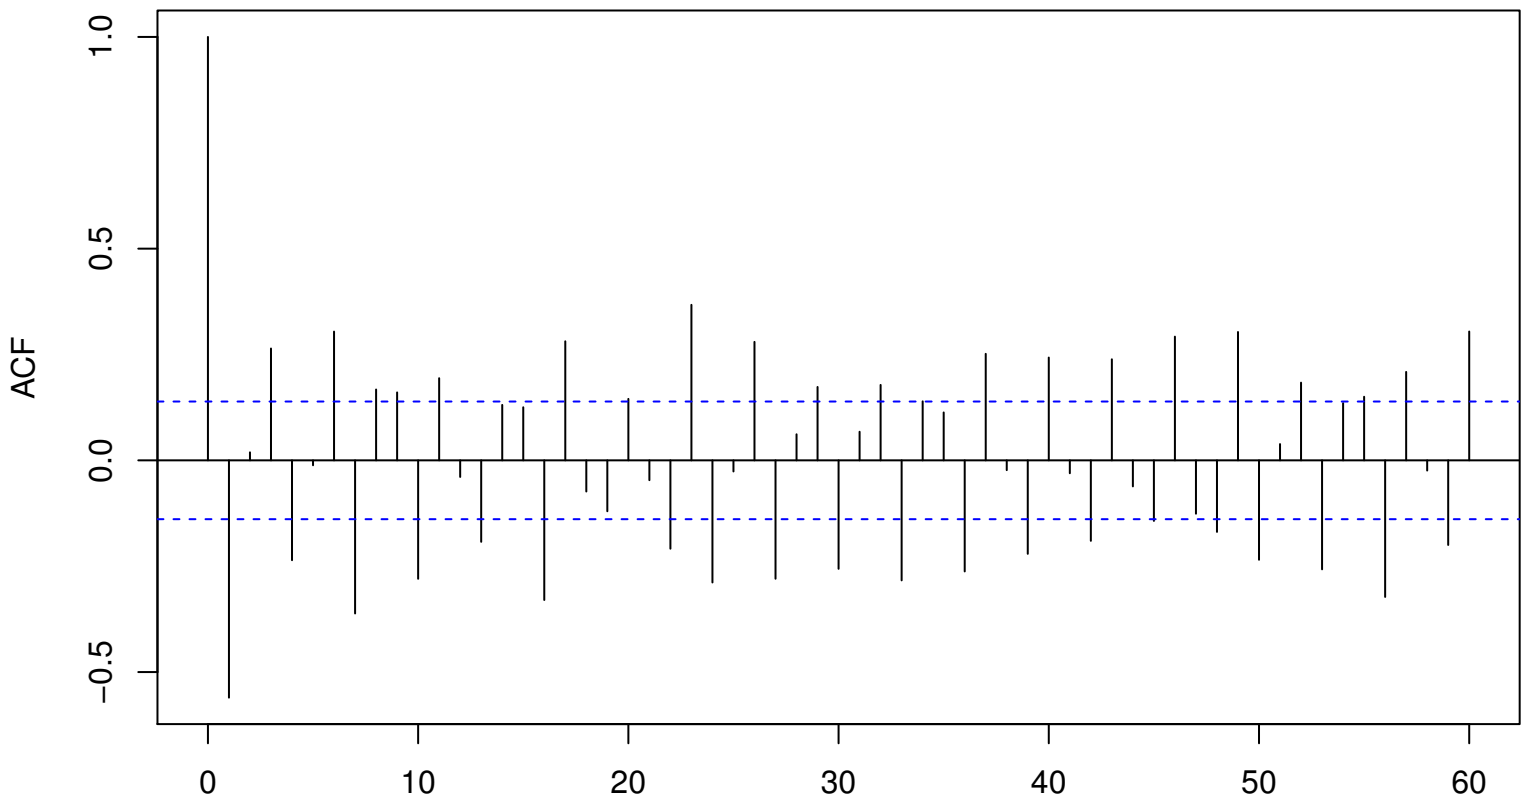

Autocorrelation

time lag
(lambda=-0.3, d=1, D=1, CI=0.95, CI type=white)