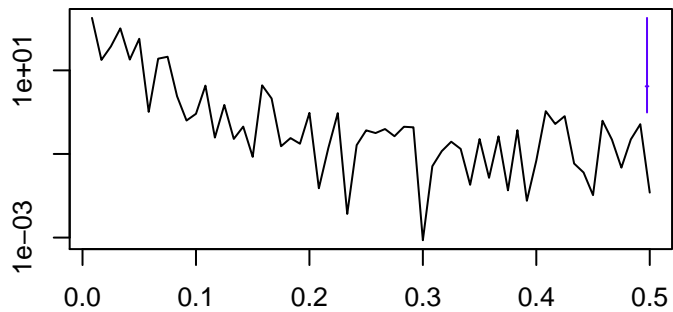

Observed

frequency
bandwidth = 0.00241

Trend

frequency
bandwidth = 0.00267

Seasonal

frequency
bandwidth = 0.00241

Random

frequency
bandwidth = 0.00267