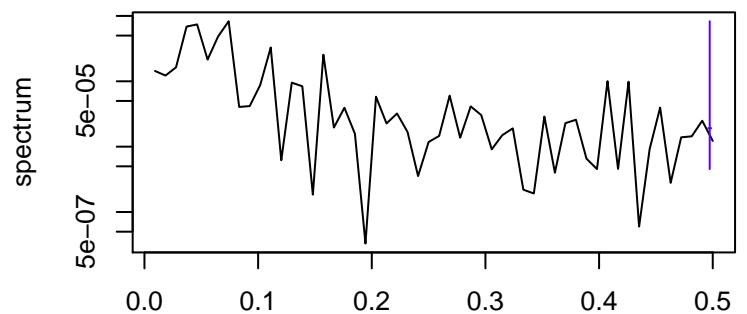

Observed

frequency
bandwidth = 0.00241

Trend

frequency
bandwidth = 0.00267

Seasonal

frequency
bandwidth = 0.00241

Random

frequency
bandwidth = 0.00267