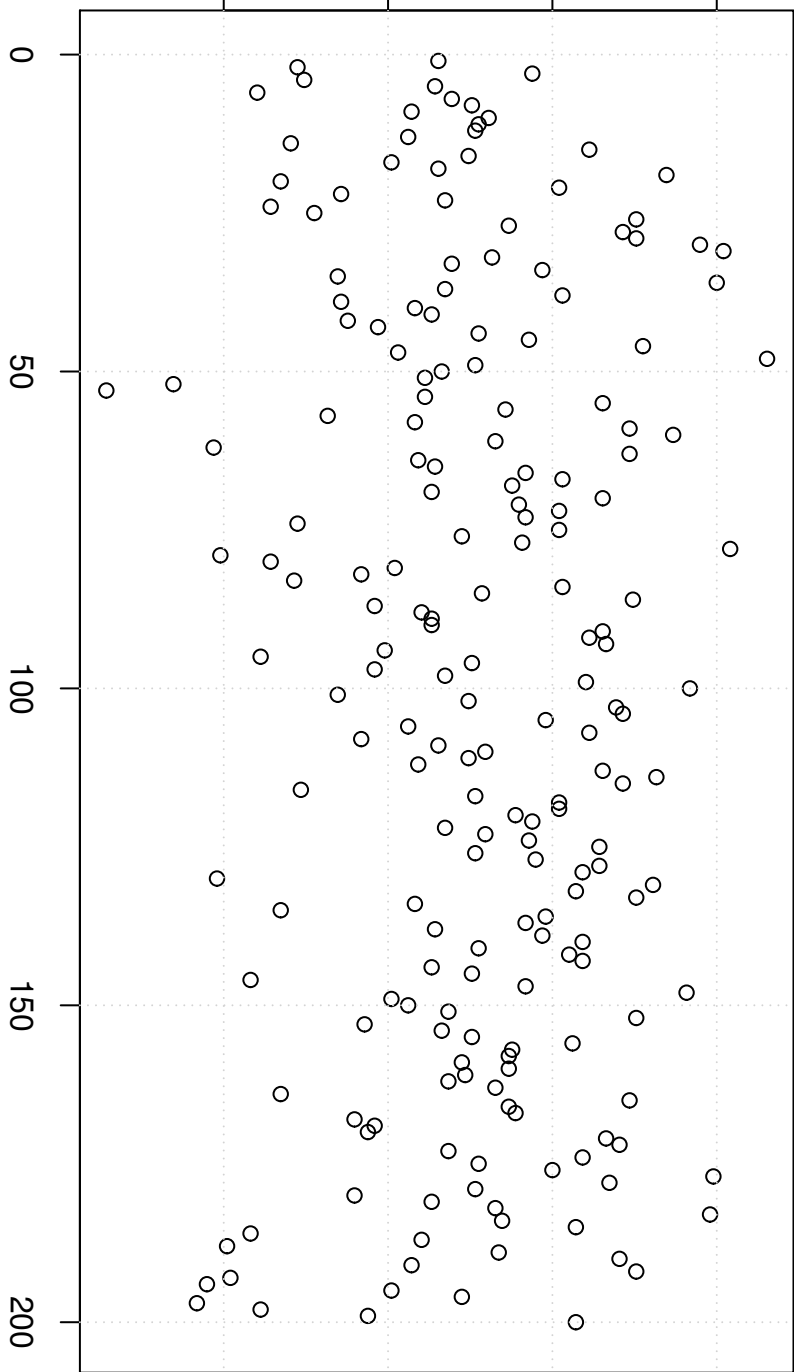

simulated values

19.5 20.0 20.5 21.0

Index

Simulation of Mean