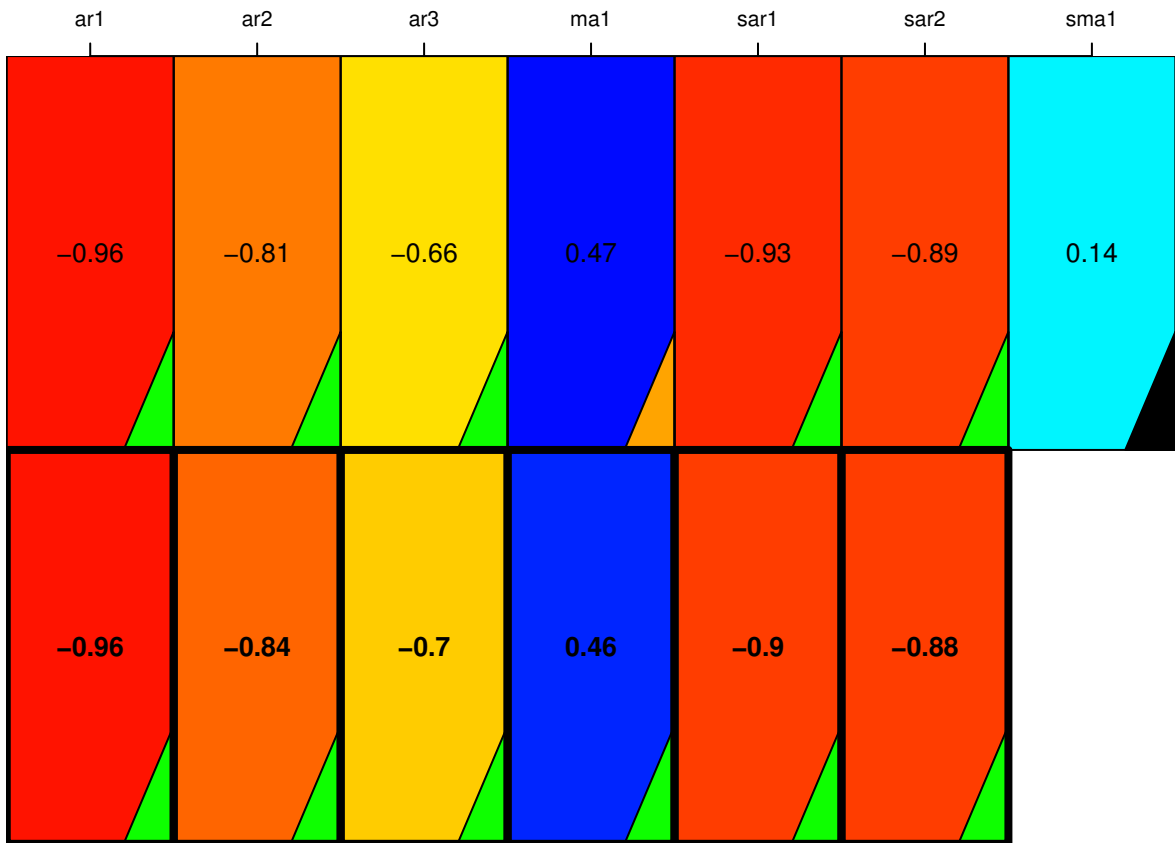

aic

coefficients

p-value