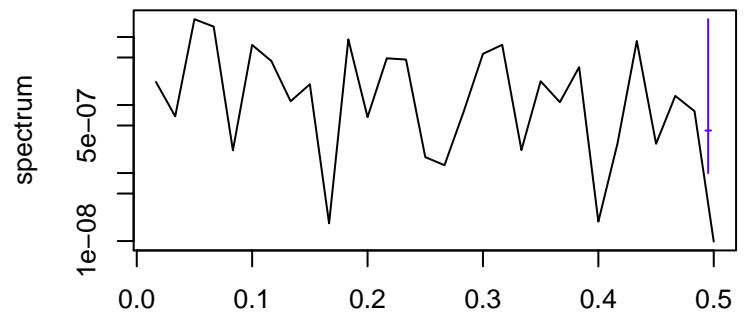

Observed

frequency
bandwidth = 0.00401

Trend

frequency
bandwidth = 0.00481

Seasonal

frequency
bandwidth = 0.00401

Random

frequency
bandwidth = 0.00481