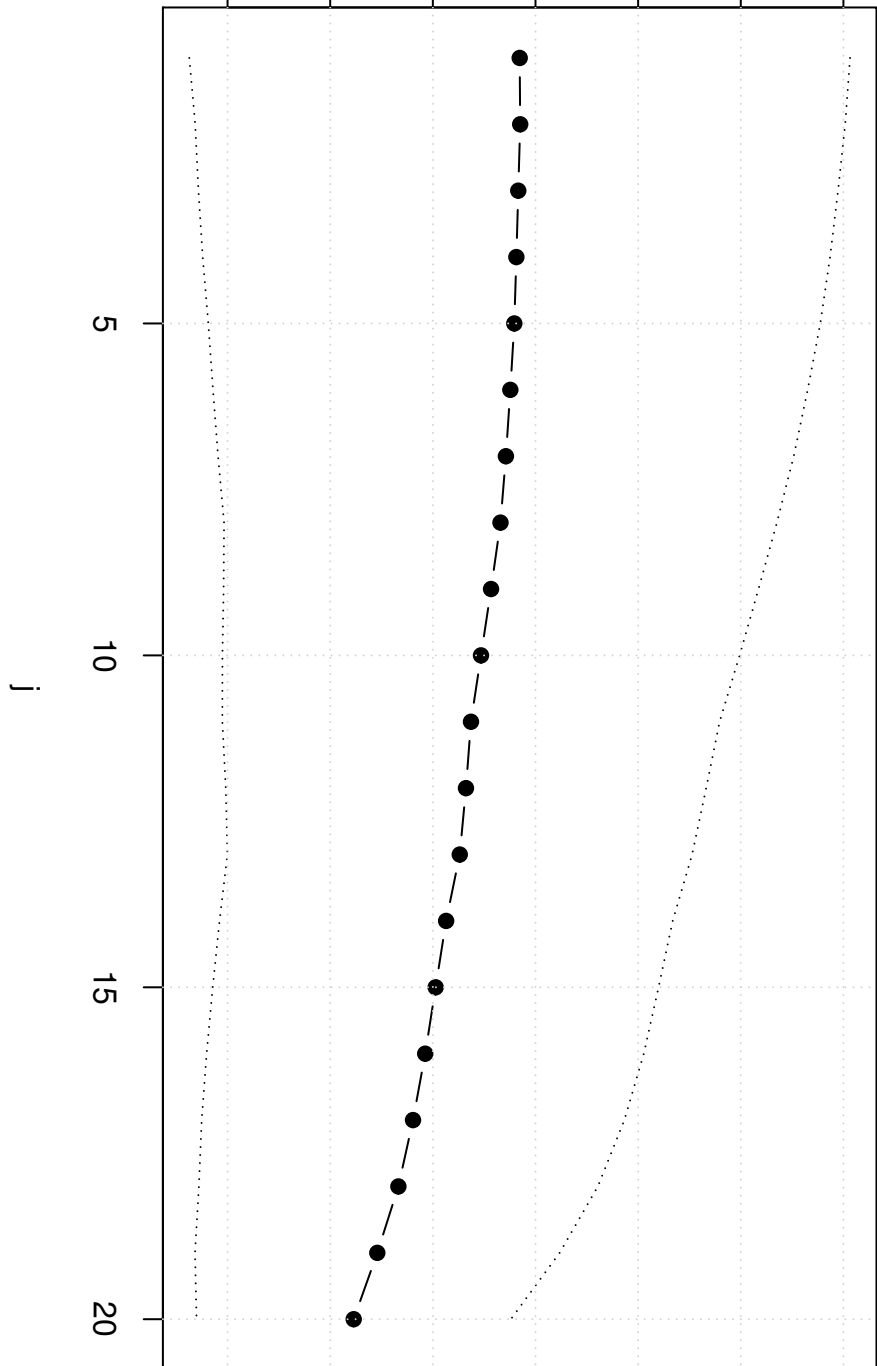

Trimmed Mean(j/n)

102.5 103.5 104.5 105.5

Consumptieprijsindex bier