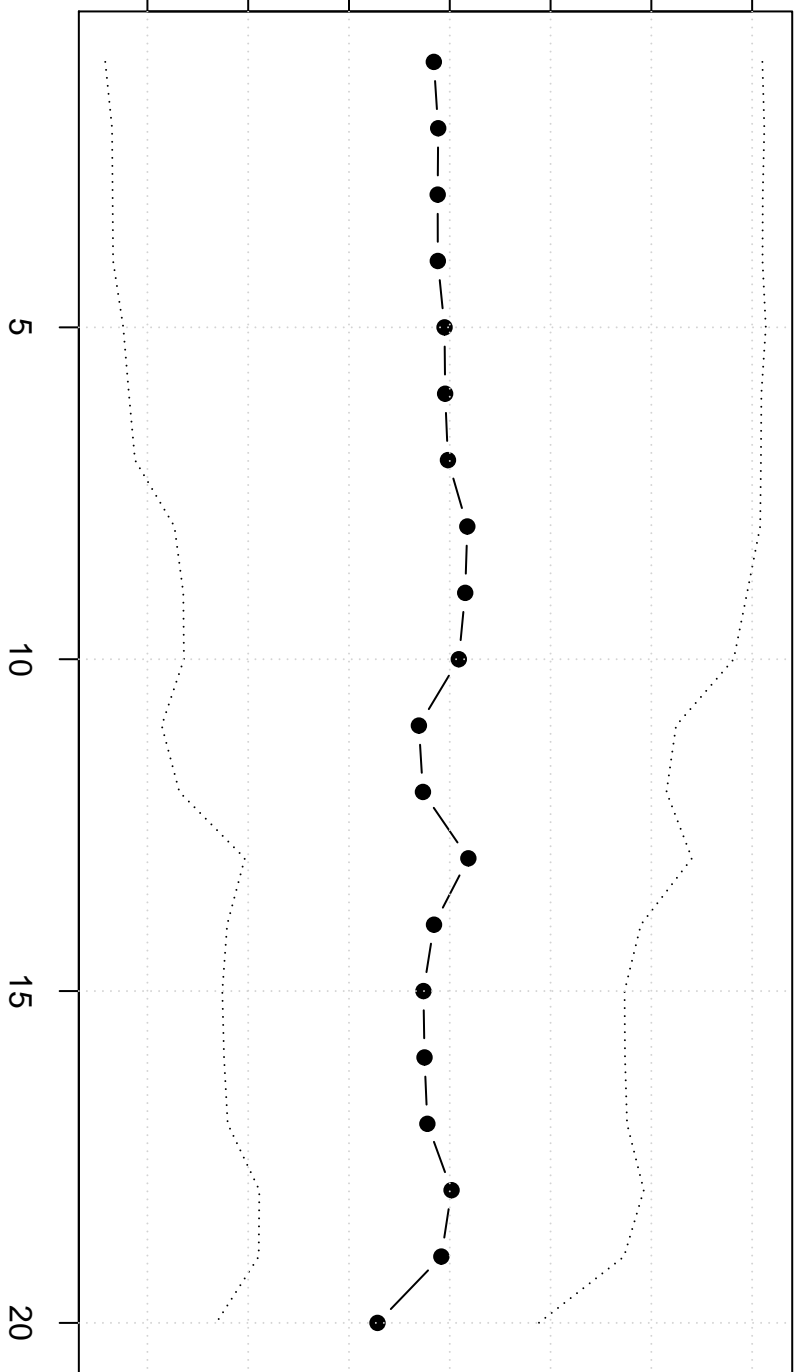

Winsorized Mean(j/n)

102.5 103.5 104.5 105.5

Consumptieprijsindex bier