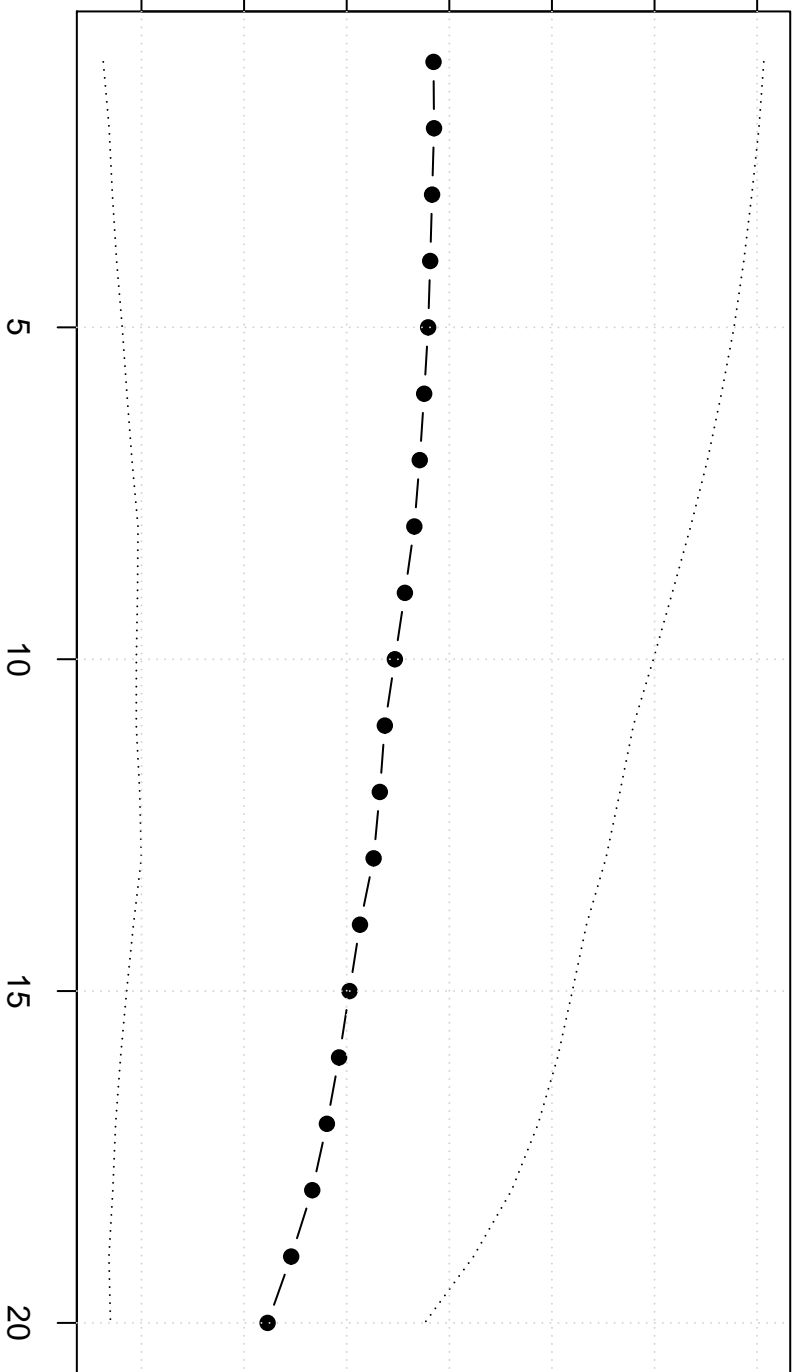

Trimmed Mean(j/n)

102.5 103.5 104.5 105.5

Consumptieprijsindex bier