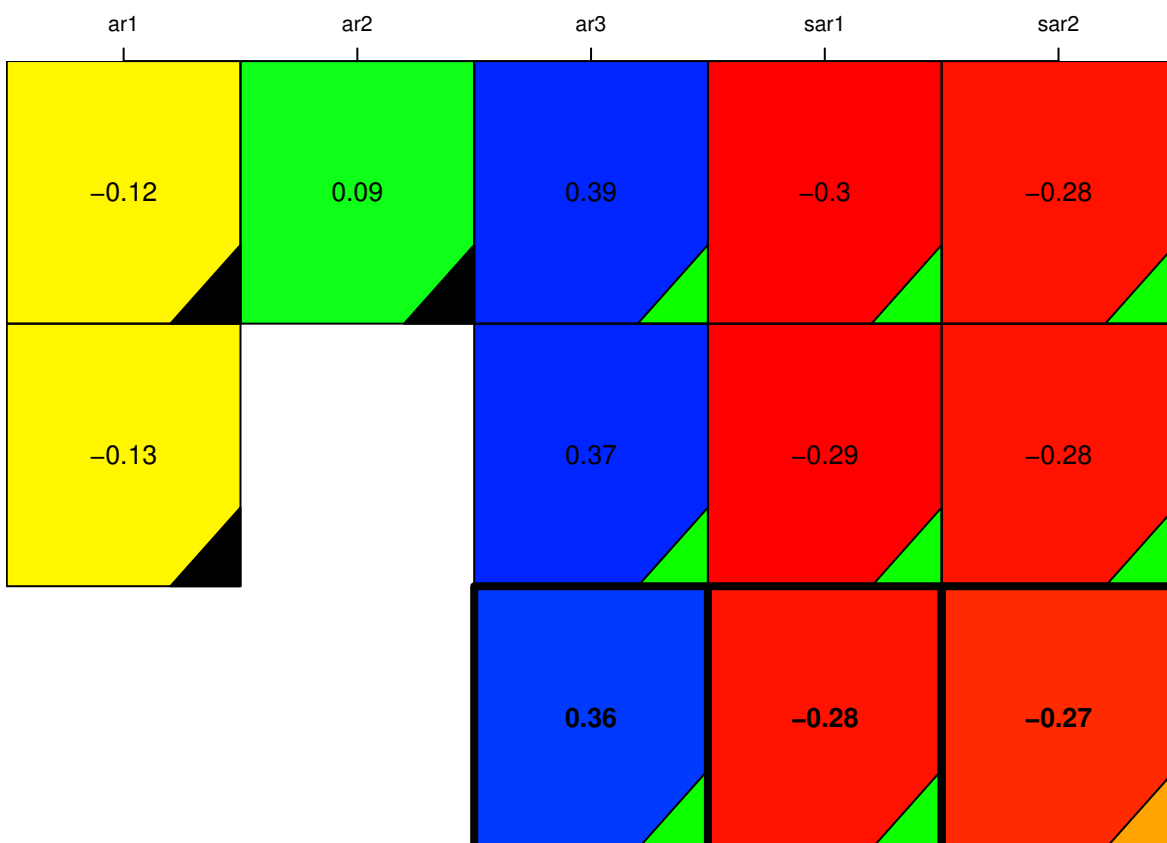

aic

coefficients

p-value