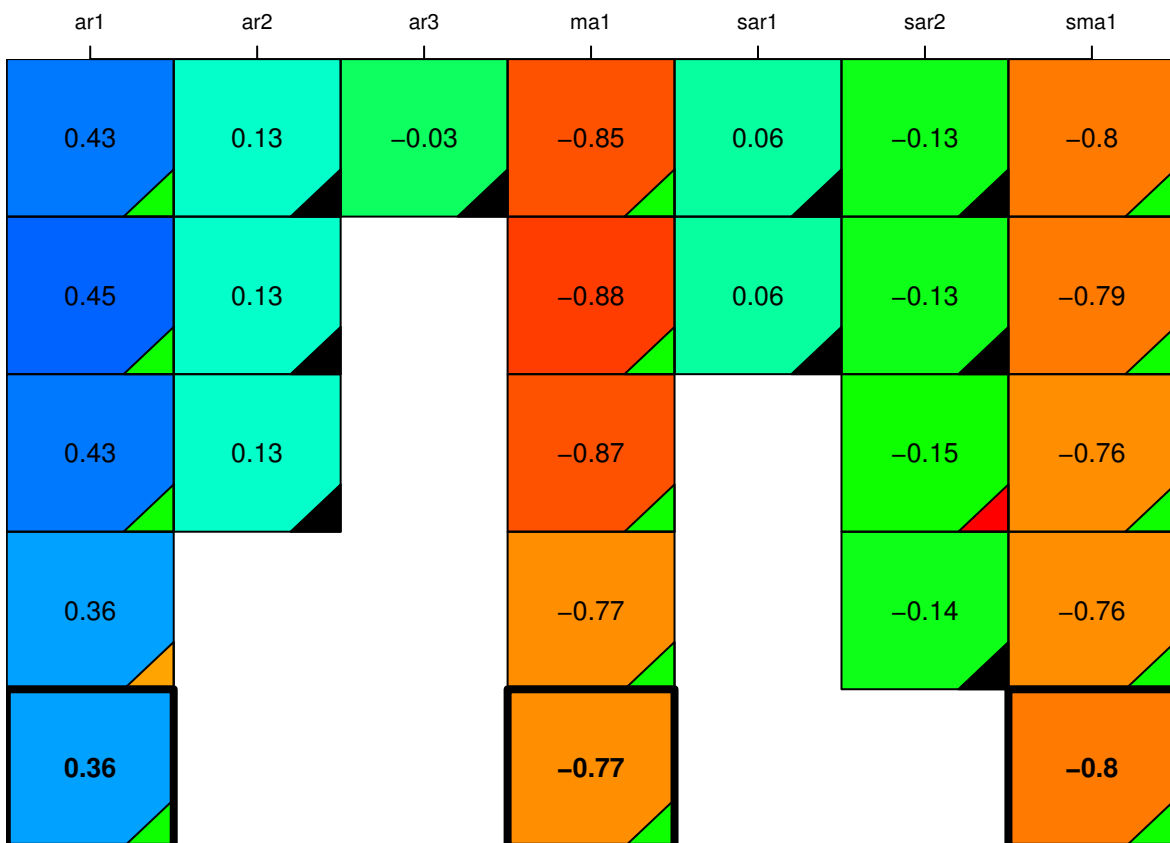

aic

coefficients

p-value