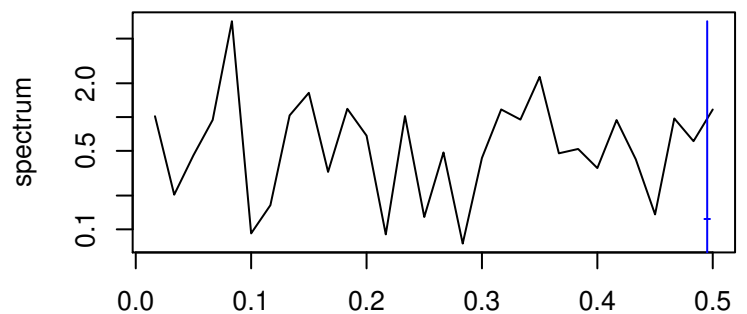

Observed

frequency
bandwidth = 0.00481

Level

frequency
bandwidth = 0.00481

Seasonal

frequency
bandwidth = 0.00481

Standardized Residuals

frequency
bandwidth = 0.00481