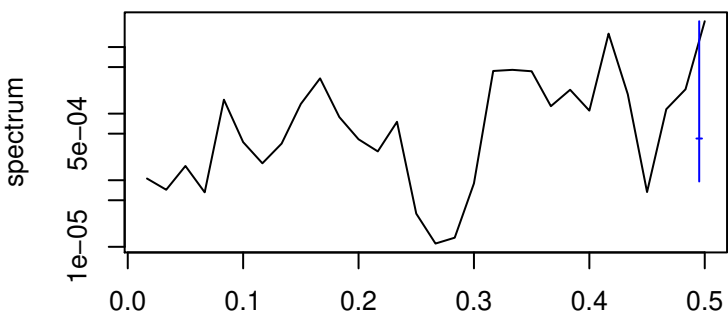

Observed

frequency
bandwidth = 0.00481

Level

frequency
bandwidth = 0.00481

Seasonal

frequency
bandwidth = 0.00481

Standardized Residuals

frequency
bandwidth = 0.00481