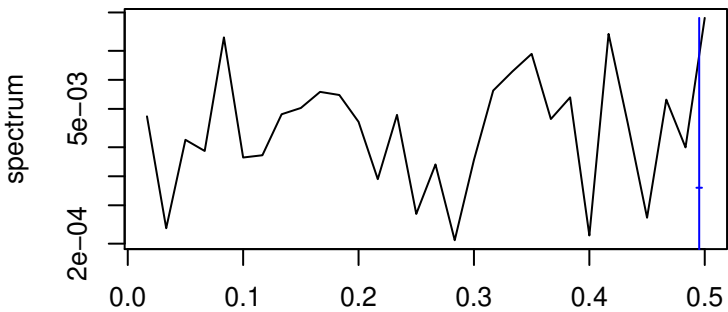

Observed

frequency
bandwidth = 0.00481

Level

frequency
bandwidth = 0.00481

Seasonal

frequency
bandwidth = 0.00481

Standardized Residuals

frequency
bandwidth = 0.00481