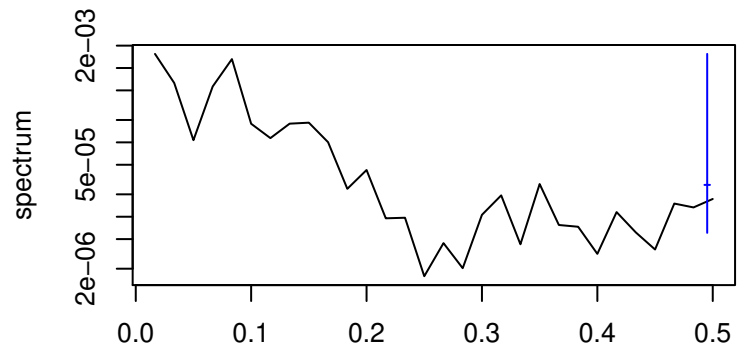

Observed

frequency
bandwidth = 0.00481

Level

frequency
bandwidth = 0.00481

Seasonal

frequency
bandwidth = 0.00481

Standardized Residuals

frequency
bandwidth = 0.00481